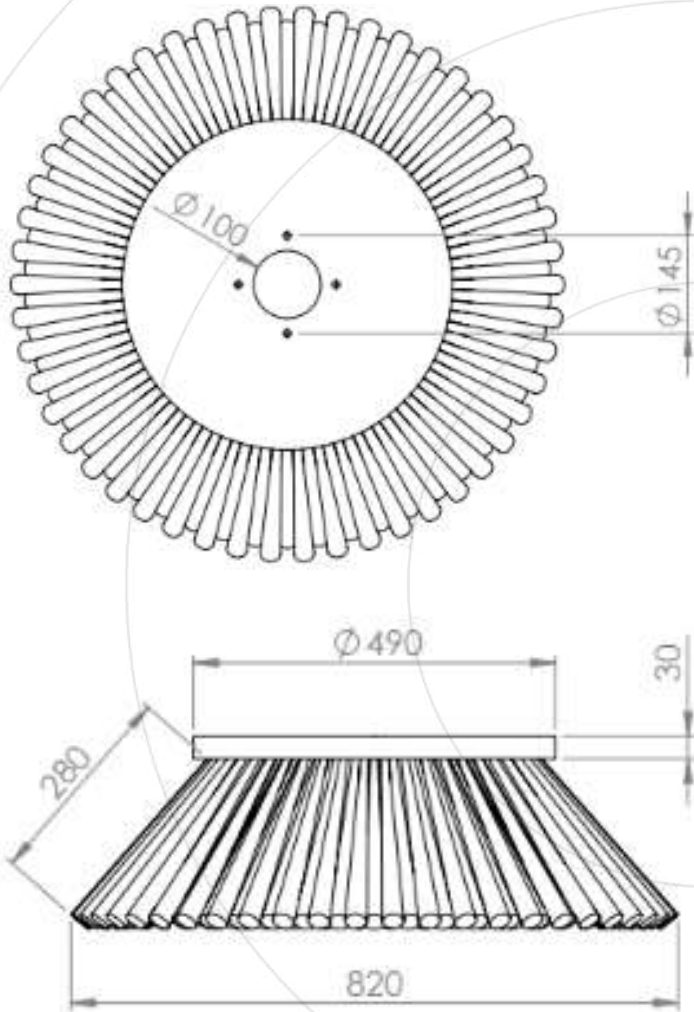

SIDE BRUSH NILFISK RS-502 500X100

See the update of the side brush

Sweeping material

	PPL	PPL+STEEL	STEEL
CODE	9959	9964	9965
Number of rows	3		
Compatible machines	Nilfisk RS-502		
Types of production	Inserted from below		