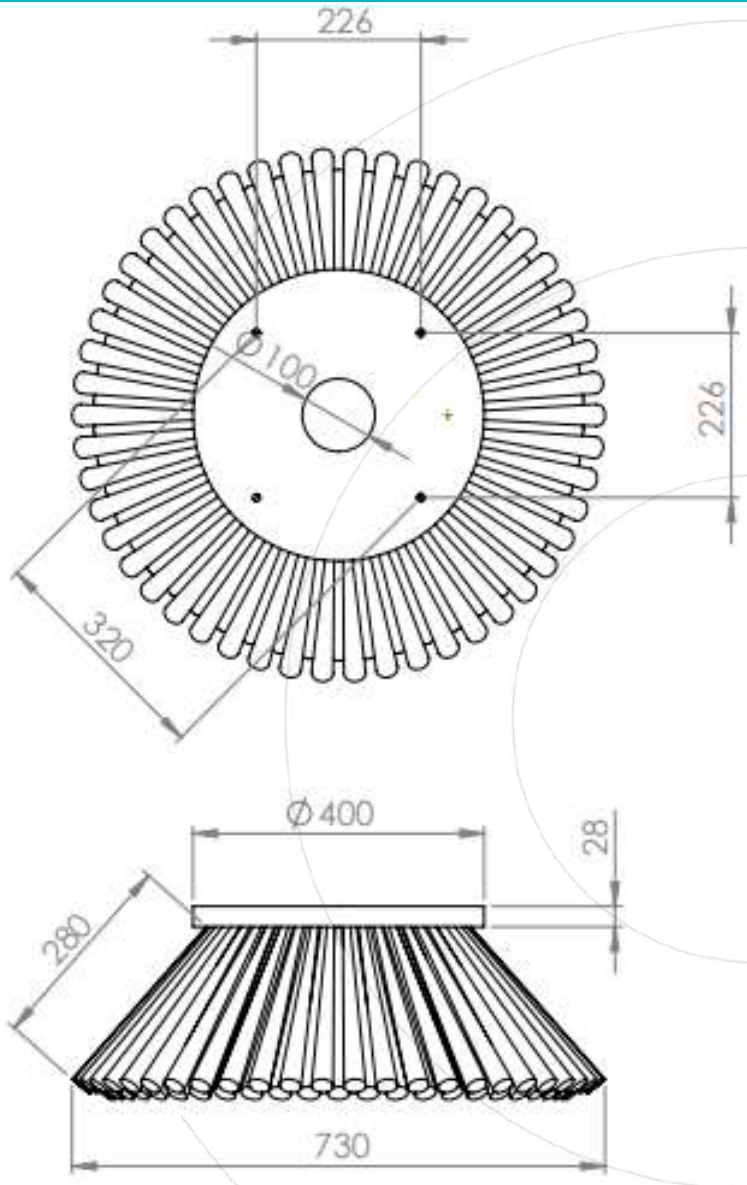

HAKO 300-600 SIDE BRUSH

See the update of the side brush

	Sweeping material		
	PPL	PPL+STEEL	STEEL
Code	4147	3294	4144
Number of lines	4		
Compatible machines	Hako 300 - 600		
Types of production	Inserted from below		