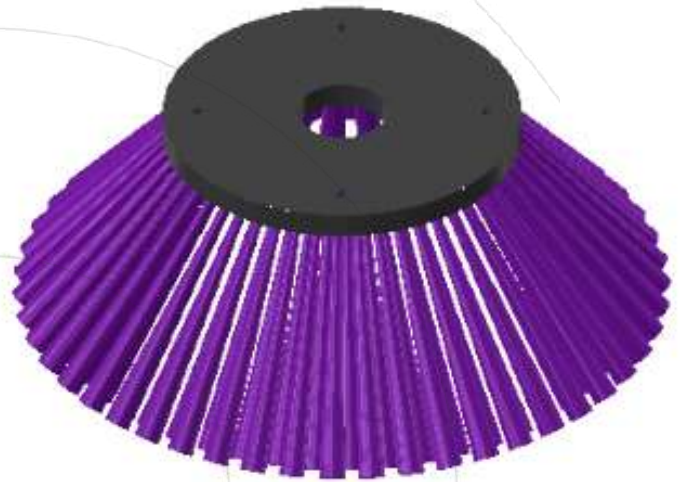

HAKO 300-600 SIDE BRUSH

See the update of the side brush

	Sweeping material		
	PPL	PPL+STEEL	STEEL
Code	4147	3294	4144
Number of lines	4		
Compatible machines	Hako 300 - 600		
Types of production	Inserted from below		