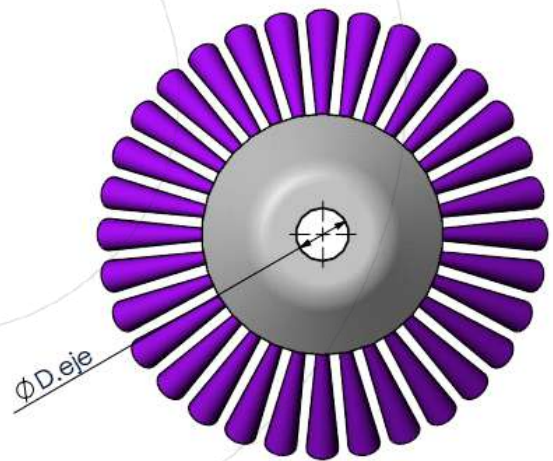

# MANUAL WEED BRUSH

The conical brushes with twisted steel wire are a special tool for all traditional edgers and brushcutters for cleaning: gutters, pavers, pavements, kerbs and weeds without herbicides.

## Manual Weed Brush 170

D. eje	20/ 25.4 mm
Number of tufts	32
RPM max.	10000
Weight (kg)	0.795/ 0.778

See the update of  
the Manual Weed Brush

Last updated: 24 May 2023

\*These documents are the exclusive property of Cepillos Sacema, S.L. Their total or partial reproduction without our written authorisation is forbidden, as well as their improper use and/or exhibition to third parties.

# MANUAL WEED BRUSH

Conical brushes with twisted steel wire are a special tool for all traditional edgers and brushcutters to clean: gutters, pavers, pavements, kerbs and weeds without herbicides.

## Manual Weed Brush 170

D. eje	20/ 25.4 mm
Number of tufts	32
RPM max.	10000
Weight (kg)	0.795/ 0.778

Last updated: 24 May 2023

\*These documents are the exclusive property of Cepillos Sacema, S.L. Their total or partial reproduction without our written authorisation is forbidden, as well as their improper use and/or exhibition to third parties.