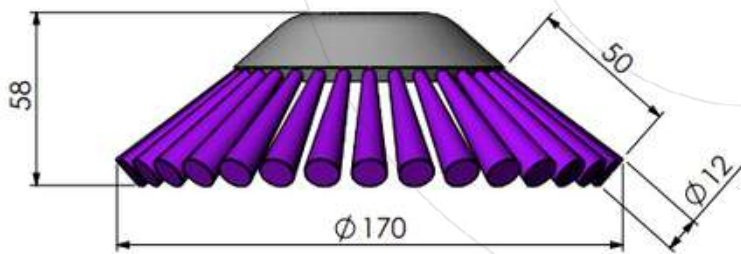

# MANUAL WEED BRUSH

The conical brushes with twisted steel wire are a special tool for all traditional edgers and brushcutters for cleaning: gutters, pavers, pavements, kerbs and weeds without herbicides.

## Manual Weed Brush 170

D. eje	20/ 25.4 mm
Number of tufts	32
RPM max.	10000
Weight (kg)	0.795/ 0.778

See the update of  
the Manual Weed Brush

Last updated: 24 May 2023

\*These documents are the exclusive property of Cepillos Sacema, S.L. Their total or partial reproduction without our written authorisation is forbidden, as well as their improper use and/or exhibition to third parties.

# MANUAL WEED BRUSH

Conical brushes with twisted steel wire are a special tool for all traditional edgers and brushcutters to clean: gutters, pavers, pavements, kerbs and weeds without herbicides.

## Manual Weed Brush 170

D. eje	20/ 25.4 mm
Number of tufts	32
RPM max.	10000
Weight (kg)	0.795/ 0.778

Last updated: 24 May 2023

\*These documents are the exclusive property of Cepillos Sacema, S.L. Their total or partial reproduction without our written authorisation is forbidden, as well as their improper use and/or exhibition to third parties.