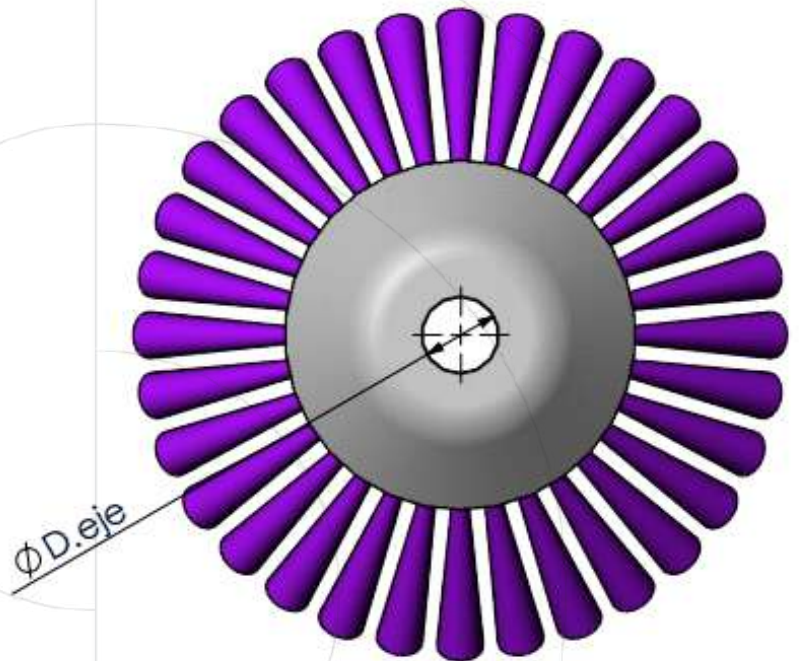

# MANUAL WEED BRUSH

The conical brushes with twisted steel wire are a special tool for all traditional edgers and brushcutters for cleaning: gutters, pavers, pavements, kerbs and weeds without herbicides.

## Manual Weed Brush 170

D. eje	20/ 25.4 mm
Number of tufts	32
RPM max.	10000
Weight (kg)	0.795/ 0.778

See the update of  
the Manual Weed Brush

Last updated: 24 May 2023

\*These documents are the exclusive property of Cepillos Sacema, S.L. Their total or partial reproduction without our written authorisation is forbidden, as well as their improper use and/or exhibition to third parties.

# MANUAL WEED BRUSH

Conical brushes with twisted steel wire are a special tool for all traditional edgers and brushcutters to clean: gutters, pavers, pavements, kerbs and weeds without herbicides.

## Manual Weed Brush 170

D. eje	20/ 25.4 mm
Number of tufts	32
RPM max.	10000
Weight (kg)	0.795/ 0.778

Last updated: 24 May 2023

\*These documents are the exclusive property of Cepillos Sacema, S.L. Their total or partial reproduction without our written authorisation is forbidden, as well as their improper use and/or exhibition to third parties.