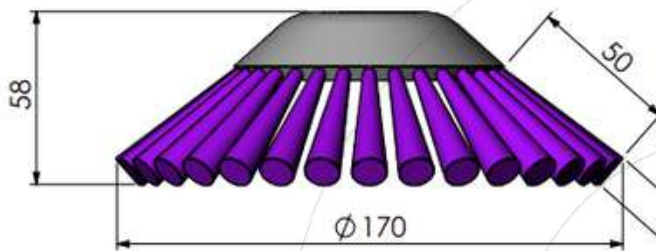

# MANUAL WEED BRUSH

The conical brushes with twisted steel wire are a special tool for all traditional edgers and brushcutters for cleaning: gutters, pavers, pavements, kerbs and weeds without herbicides.

## Manual Weed Brush 170

D. eje	20/ 25.4 mm
Number of tufts	32
RPM max.	10000
Weight (kg)	0.795/ 0.778

See the update of  
the Manual Weed Brush

Last updated: 24 May 2023

\*These documents are the exclusive property of Cepillos Sacema, S.L. Their total or partial reproduction without our written authorisation is forbidden, as well as their improper use and/or exhibition to third parties.

# MANUAL WEED BRUSH

Conical brushes with twisted steel wire are a special tool for all traditional edgers and brushcutters to clean: gutters, pavers, pavements, kerbs and weeds without herbicides.

## Manual Weed Brush 170

D. eje	20/ 25.4 mm
Number of tufts	32
RPM max.	10000
Weight (kg)	0.795/ 0.778

Last updated: 24 May 2023

\*These documents are the exclusive property of Cepillos Sacema, S.L. Their total or partial reproduction without our written authorisation is forbidden, as well as their improper use and/or exhibition to third parties.