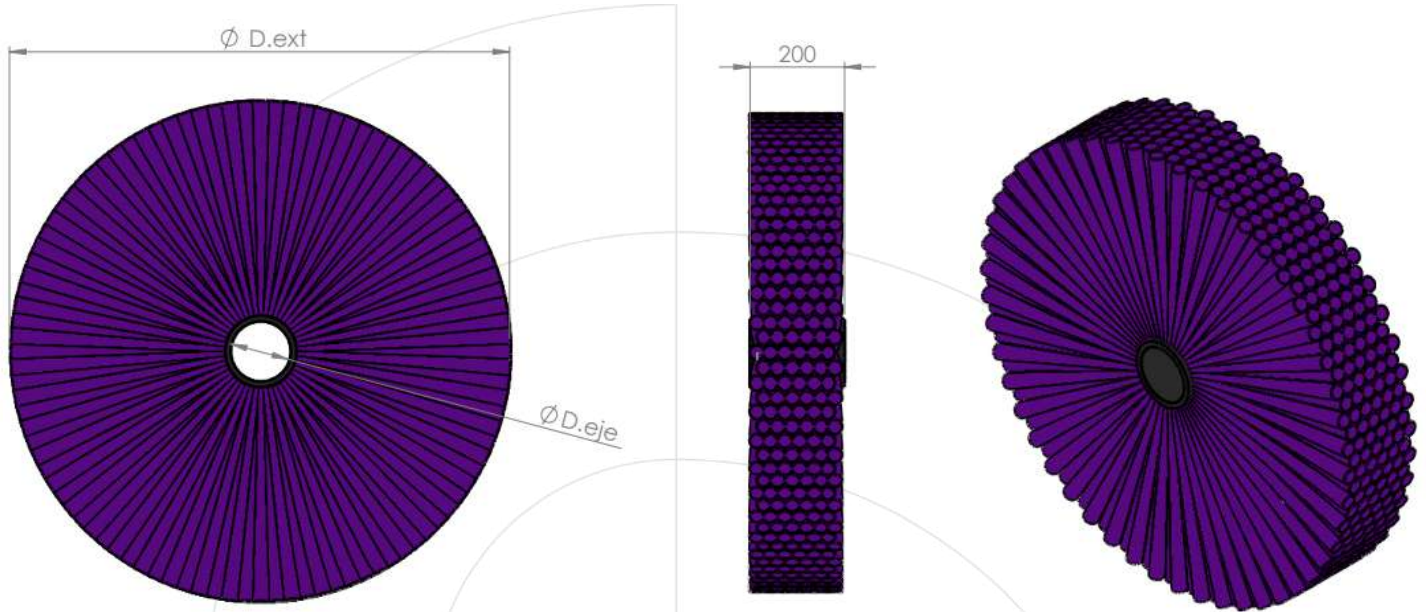

CAR CLEANING BRUSH

The car cleaning brush from Cepillos Sacema is a very versatile product that is available in different materials and sizes, adapting to all types of car washes.

Measures

- Outside diam.(mm): 920, 1000, 1100, 1200.
- Shaft diam.(mm): 89, 108, 114, 120.
- *The most common shaft size is 120 mm.