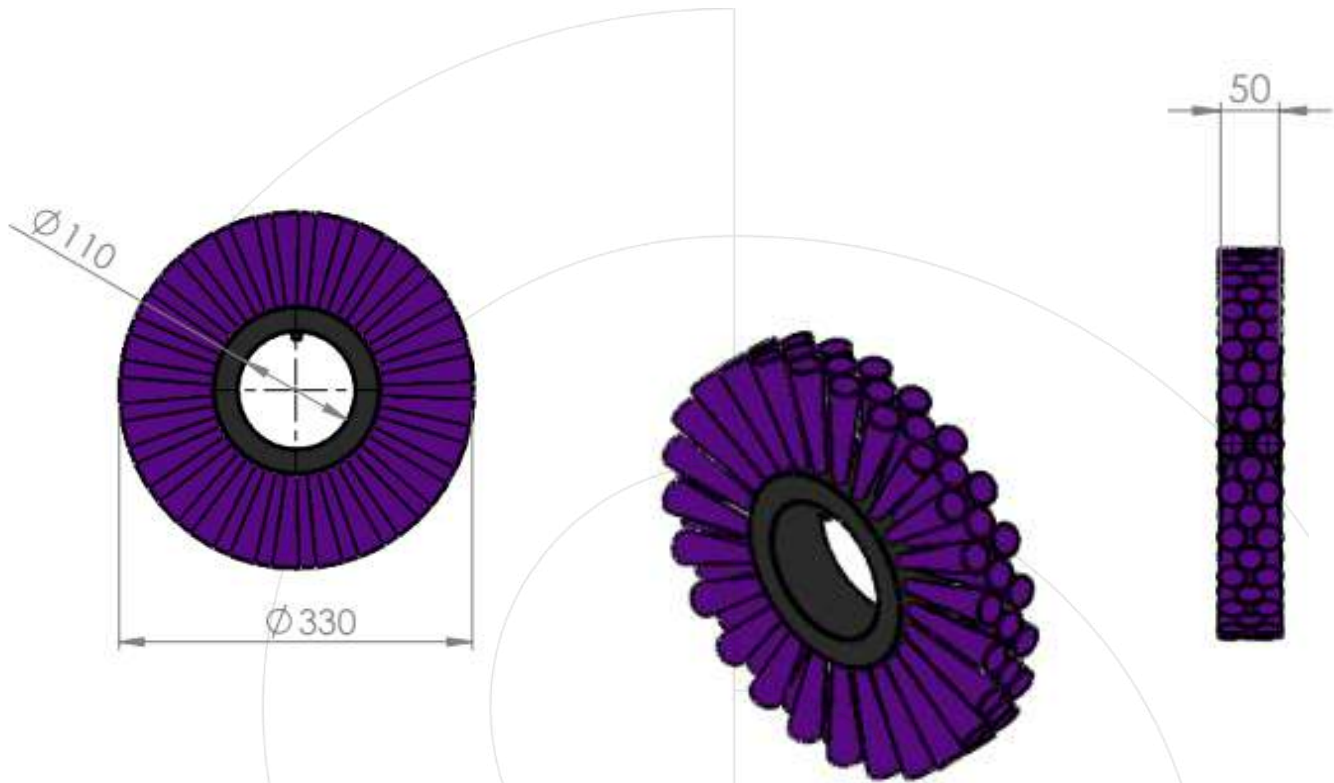

RING BRUSH FOR SCARAB MINOR

PLASTIC BODY INSERT - 110 X 330 X 50

Fibre material	Code
Polypropylene 1,5 white	3738
Polypropylene 1,5x2,5	3739
PPL+Steel	3741
Nylon	3740

Sacema

Check the hoop
brush update

Last update: 18th of October 2021