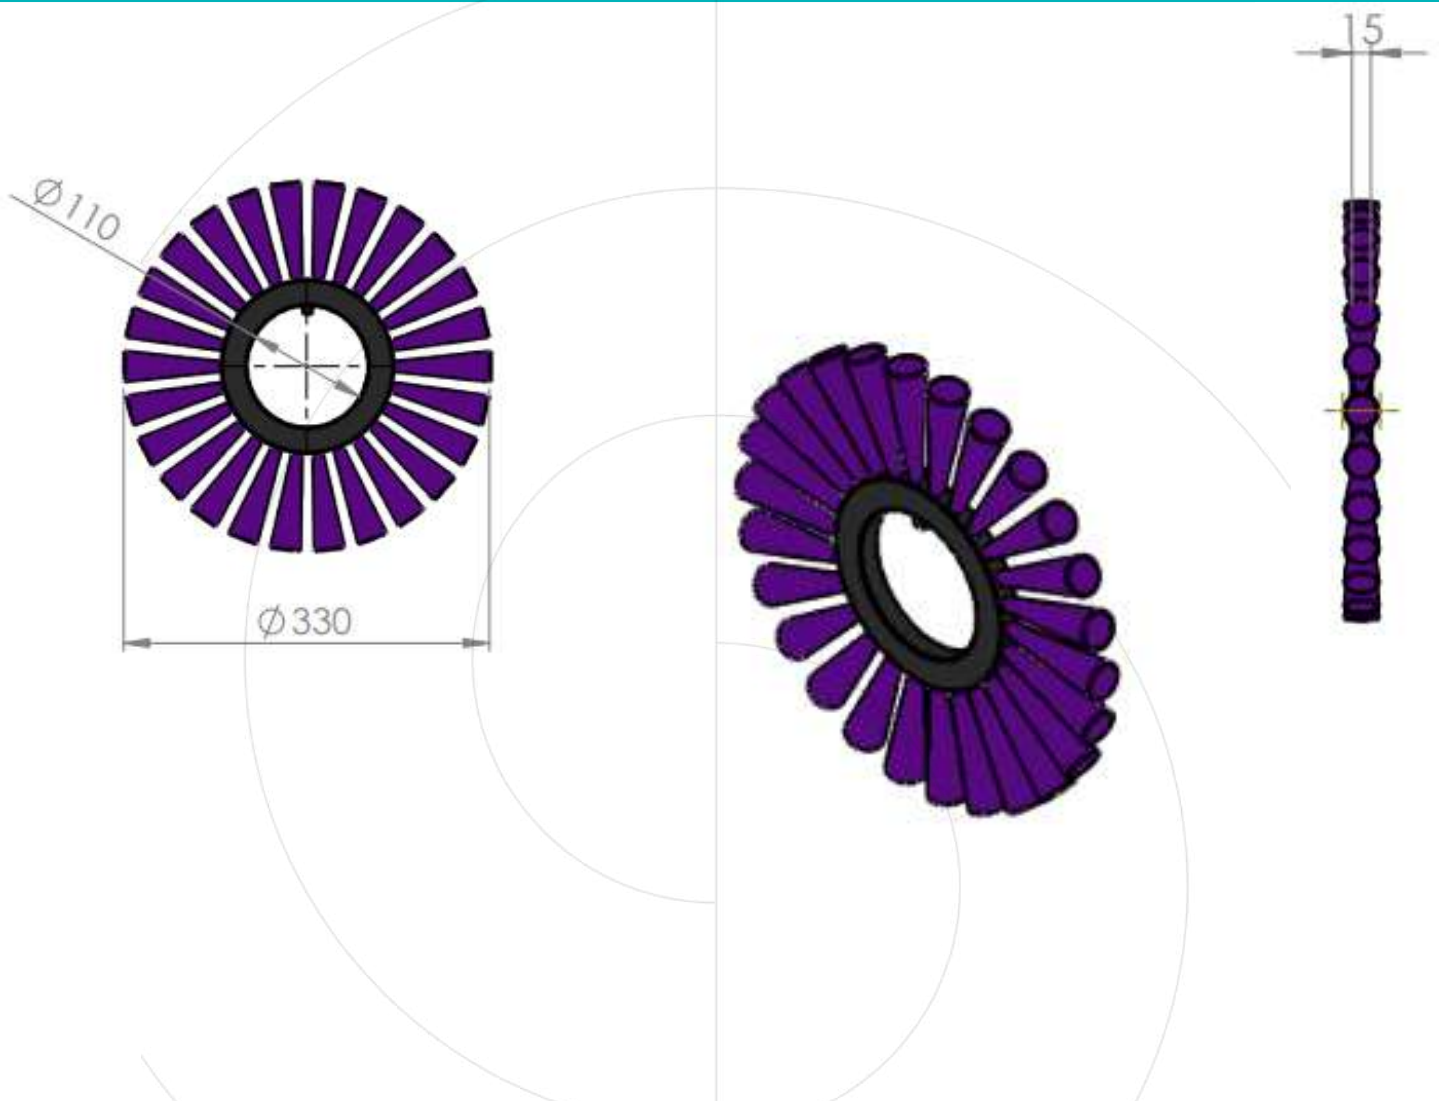

RING BRUSH FOR SCARAB MINOR

PLASTIC BODY INSERT - 110 X 330 X 15

Fibre material	Code
Polypropylene 1,5	3736
Polypropylene 1,5x2,5	3737

Sacema

Check the hoop
brush update

Last update: 18th of October 2021

These documents are exclusive property of Cepillos Sacema ,S.L. Their total or partial reproduction without our written authorisation is forbidden, as well as their improper use and/or exhibition to third parties.