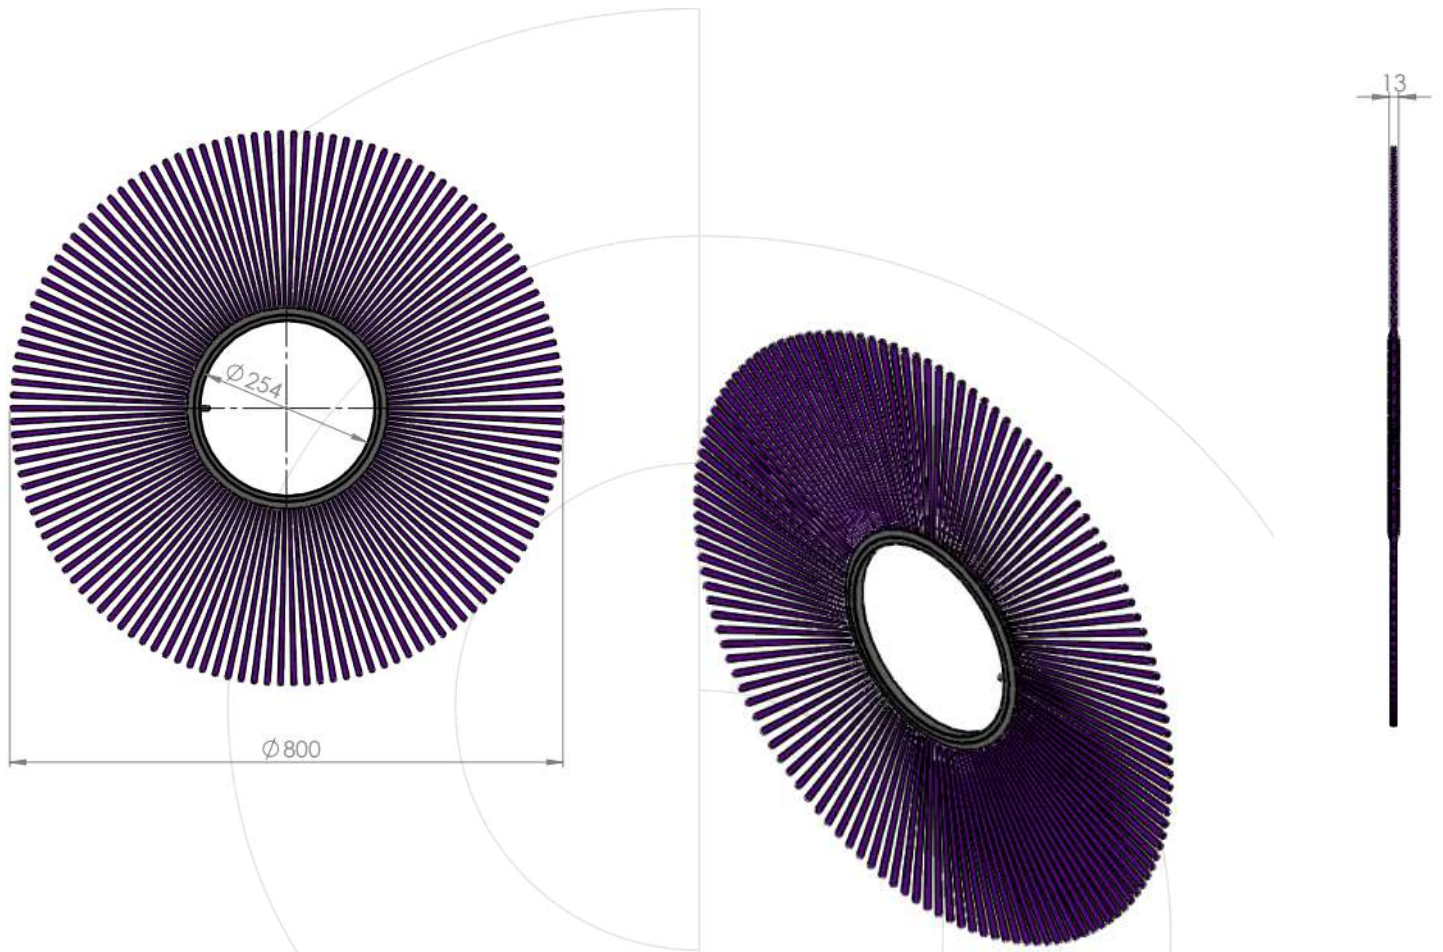

# RING BRUSH FOR SWEEPERS

STAMPED METAL BODY - 254 X 800

Fibre material	Code
Polypropylene	3725
Steel	3724

Sacema

Check the hoop  
brush update

Last update: 18th of October 2021

These documents are exclusive property of Cepillos Sacema ,S.L. Their total or partial reproduction without our written authorisation is forbidden, as well as their improper use and/or exhibition to third parties.