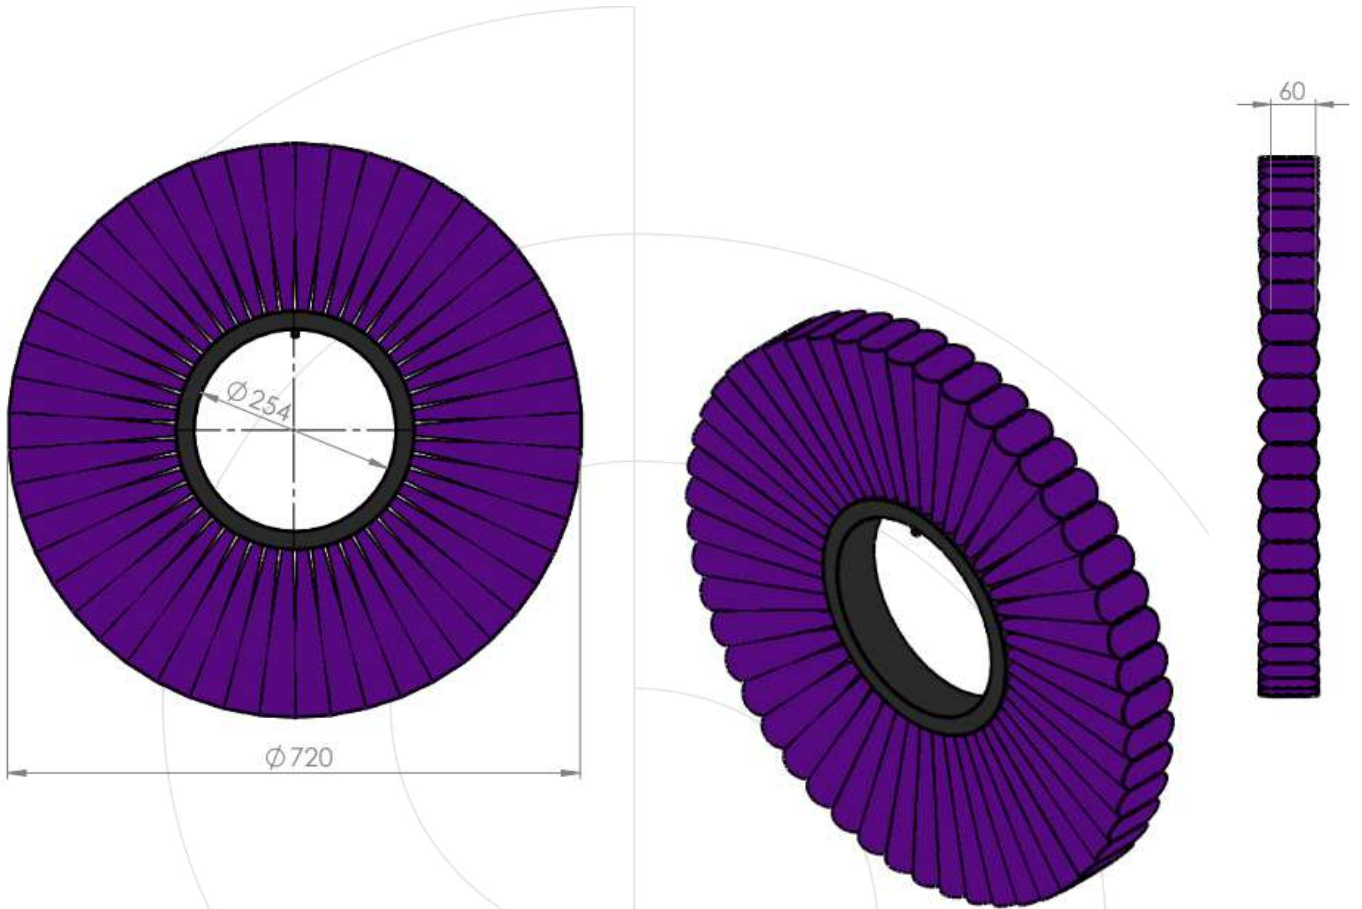

RING BRUSH FOR SWEEPERS

STAMPED METAL BODY - 254 X 720 X 60

Fibre material	Code
PPL	7081

Sacema

Check the hoop
brush update

Last update: 18th of October 2021

These documents are exclusive property of Cepillos Sacema ,S.L. Their total or partial reproduction without our written authorisation is forbidden, as well as their improper use and/or exhibition to third parties.