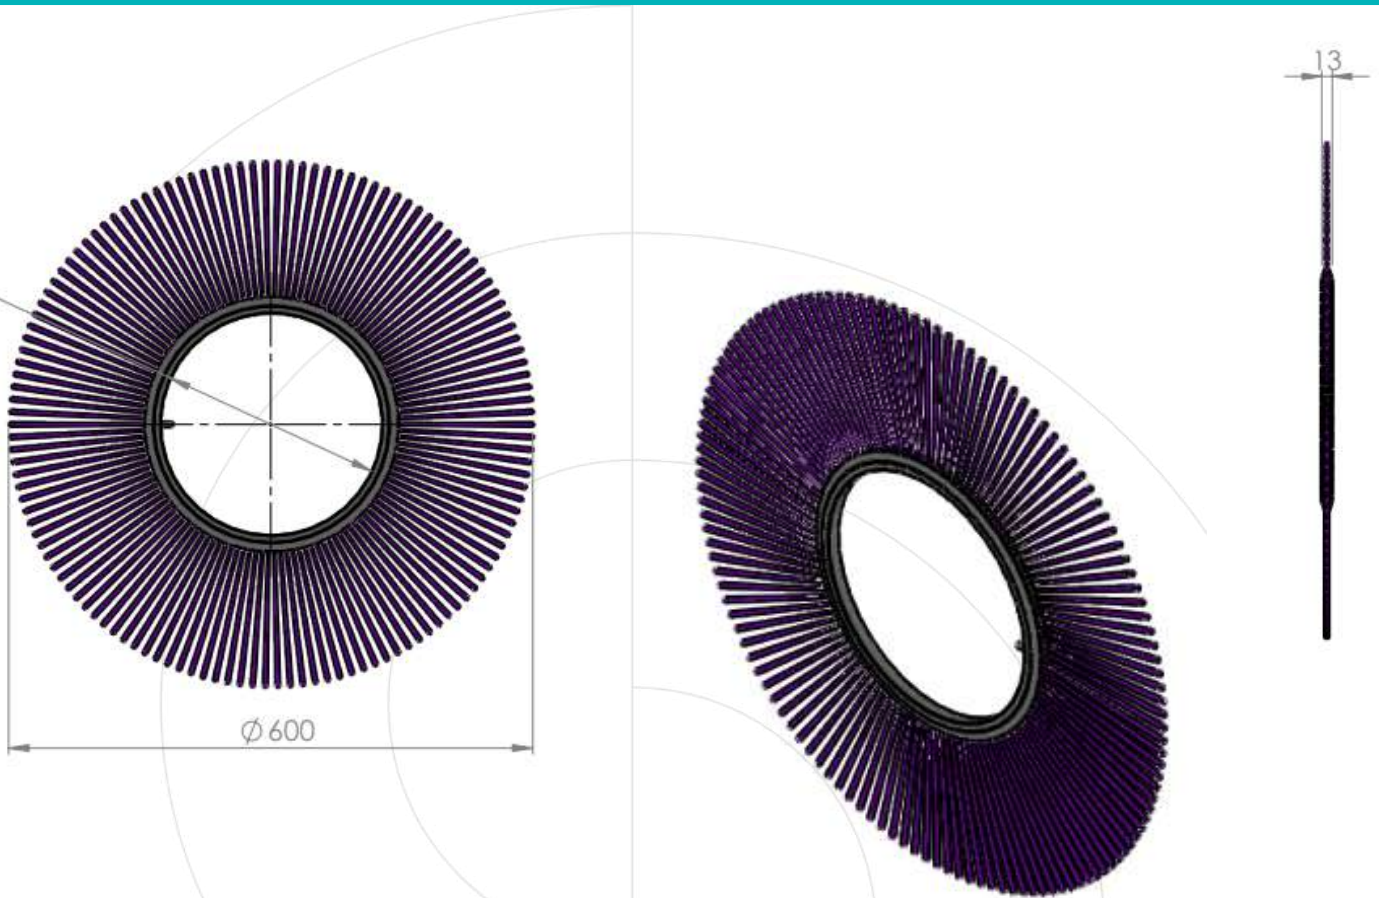

RING BRUSH FOR SWEEPERS

STAMPED METAL BODY - 254 X 600

Fibre material	Code
Polypropylene	3727
Steel	3726

Sacema

Check the hoop
brush update

Last update: 18th of October 2021

These documents are exclusive property of Cepillos Sacema, S.L. Their total or partial reproduction without our written authorisation is forbidden, as well as their improper use and/or exhibition to third parties.