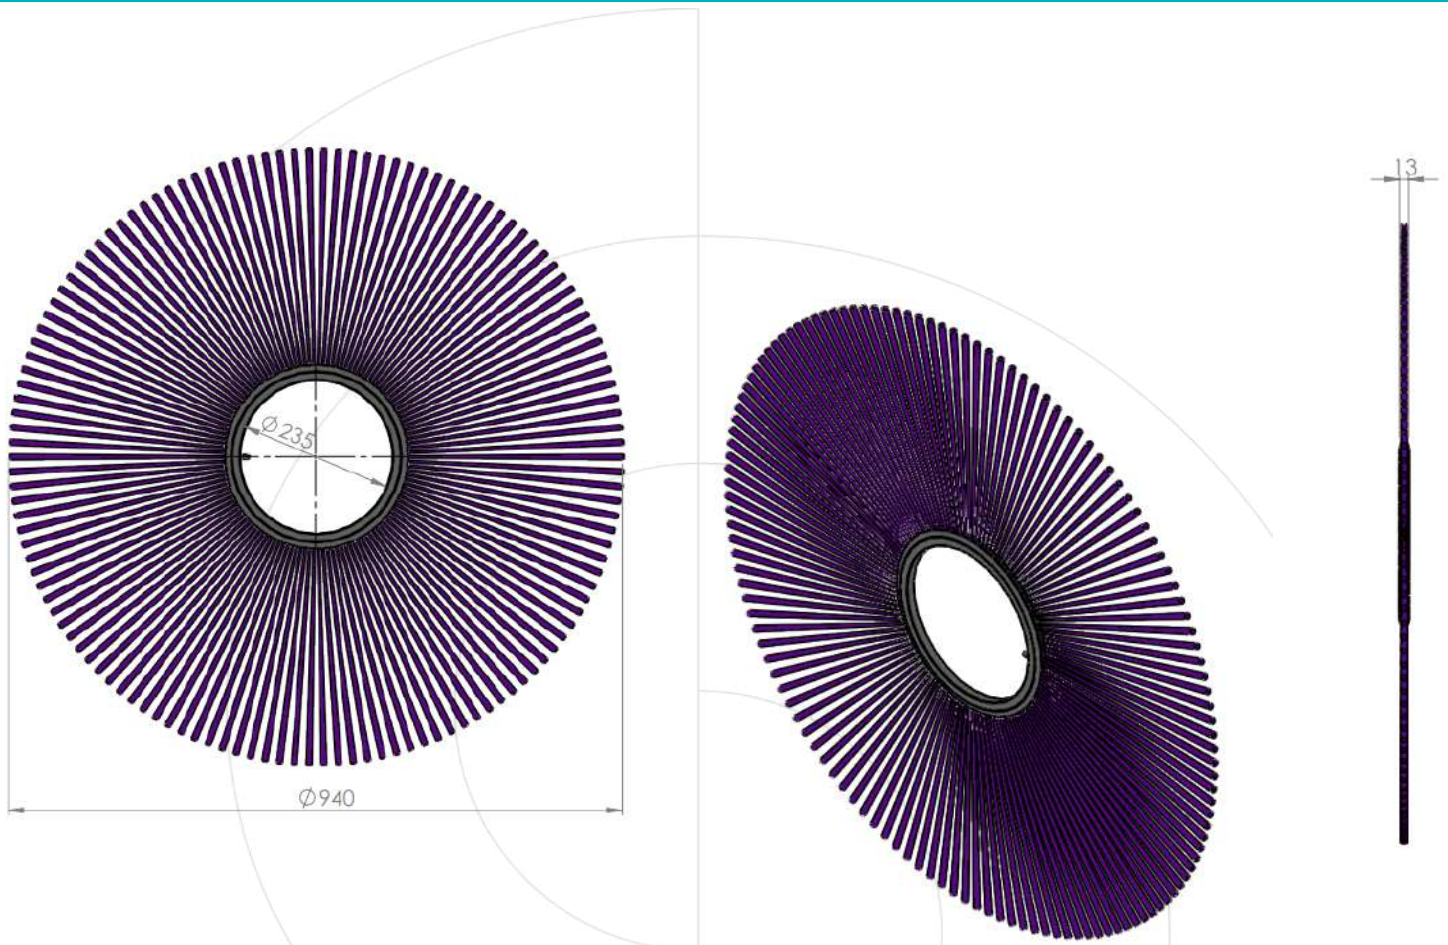

# RING BRUSH FOR SWEEPERS

STAMPED METAL BODY - 235 X 940

Fibre material	Code
Polypropylene	3723
Steel	3722

Sacema

Check the hoop  
brush update

Last update: 18th of October 2021

These documents are exclusive property of Cepillos Sacema ,S.L. Their total or partial reproduction without our written authorisation is forbidden, as well as their improper use and/or exhibition to third parties.