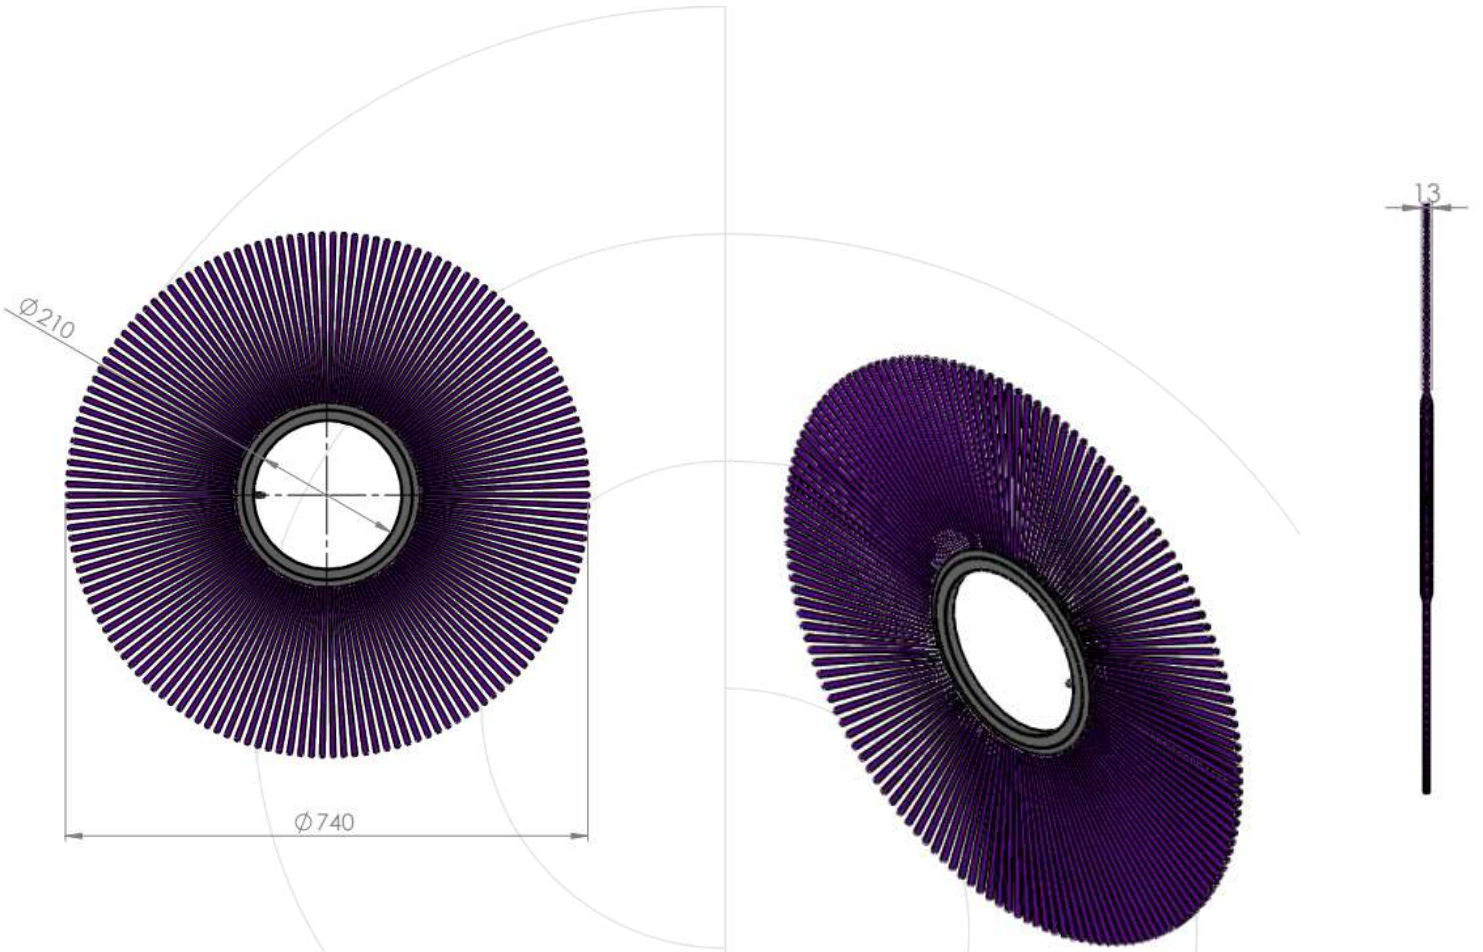

RING BRUSH FOR SWEEPERS

STAMPED METAL BODY - 210 X 740

Fibre material	Code
Polypropylene	3721
Steel	3720

Sacema

Check the hoop
brush update

Last update: 18th of October 2021

These documents are exclusive property of Cepillos Sacema ,S.L. Their total or partial reproduction without our written authorisation is forbidden, as well as their improper use and/or exhibition to third parties.