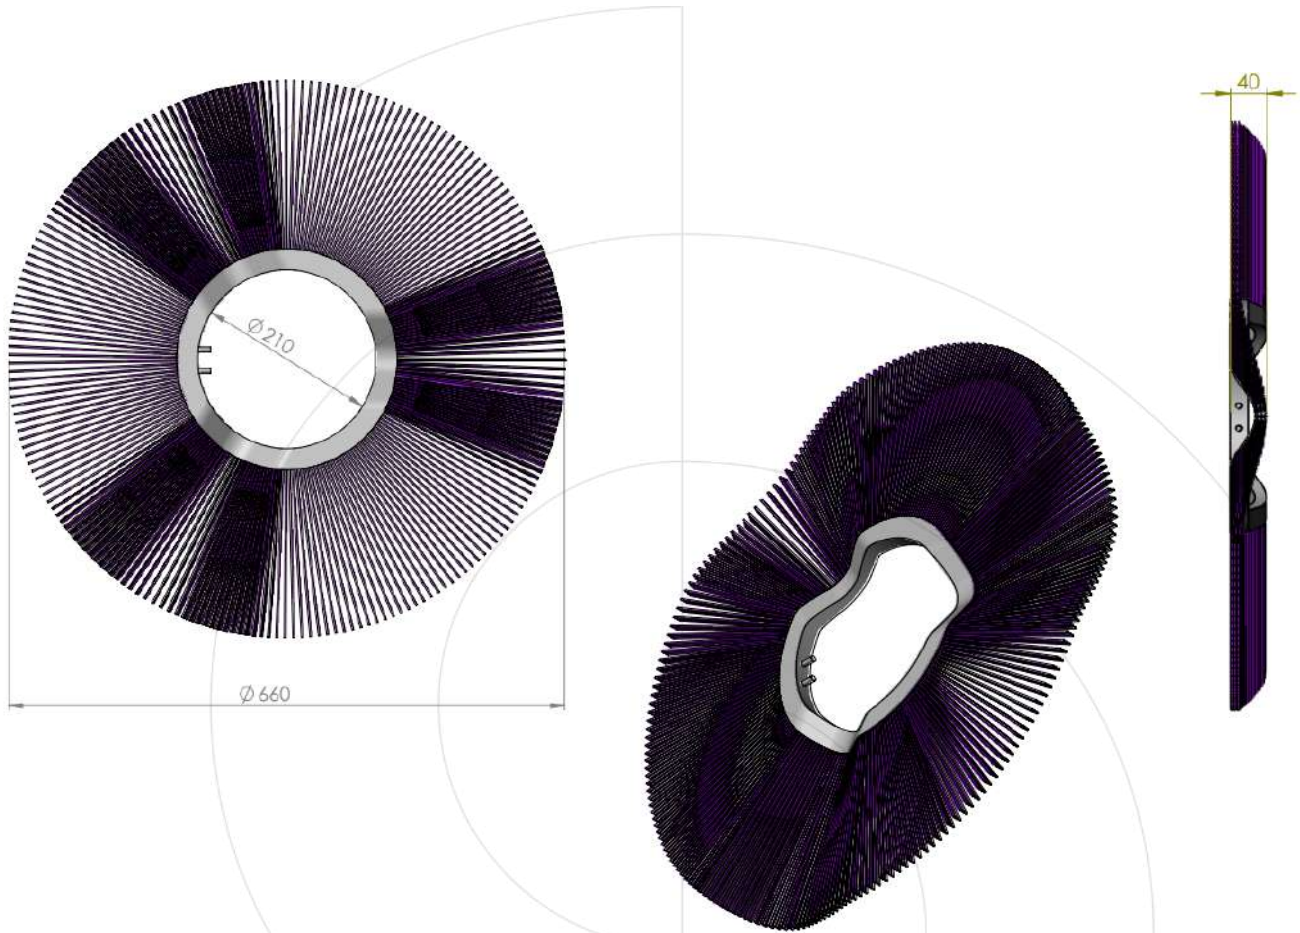

RING BRUSH FOR SWEEPERS

STAMPED METAL BODY - 210 X 660 ZIG ZAG

Fibre material	Code
Polypropylene	3718
Steel	6140

Sacema

Check the hoop
brush update

Last update: 18th of October 2021

These documents are exclusive property of Cepillos Sacema ,S.L. Their total or partial reproduction without our written authorisation is forbidden, as well as their improper use and/or exhibition to third parties.