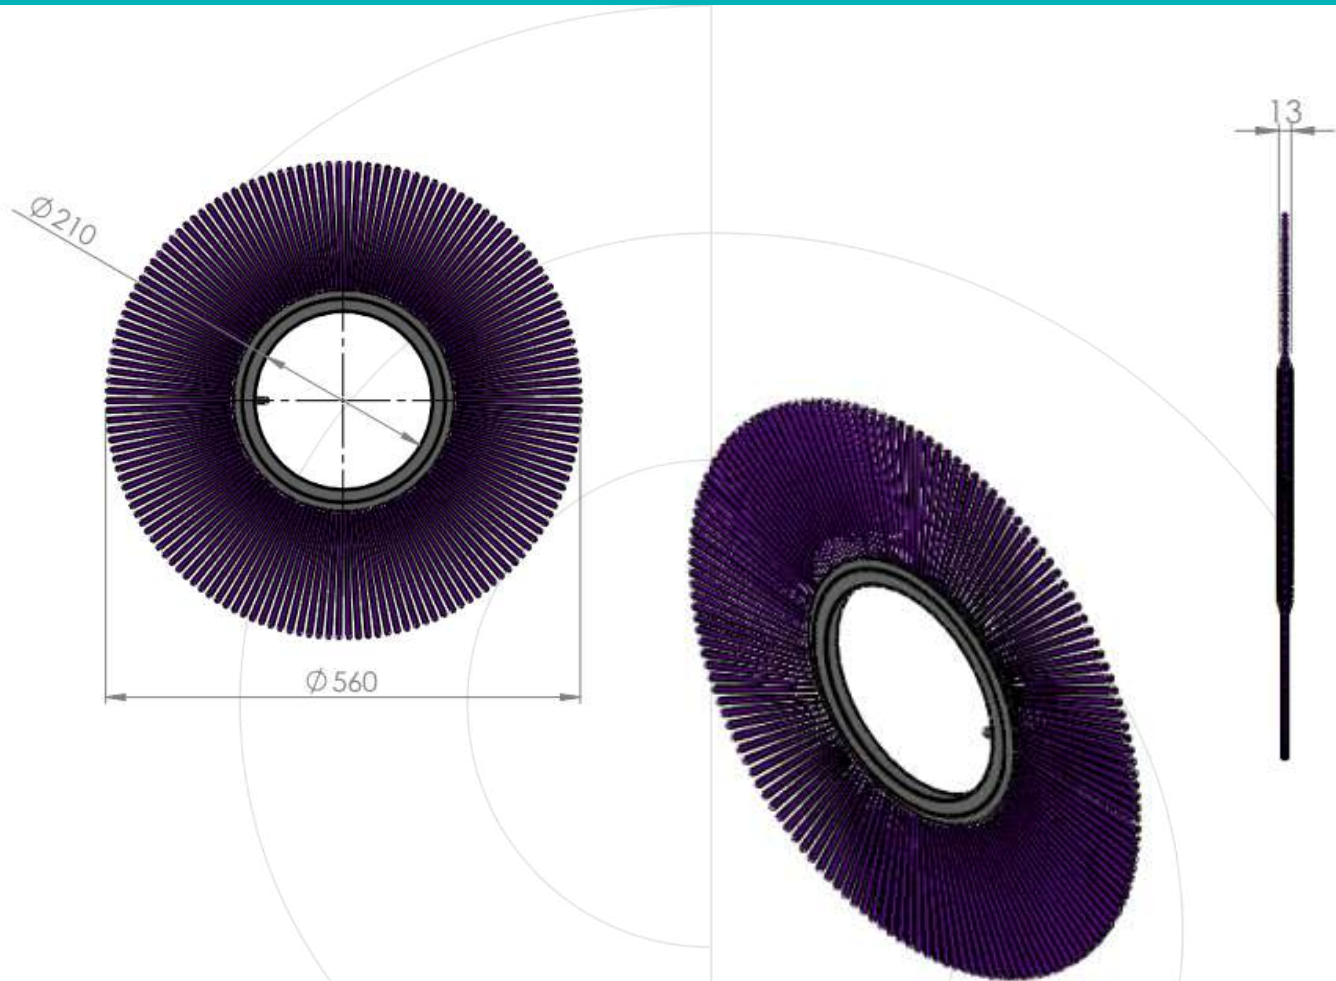

# RING BRUSH FOR SWEEPERS

STAMPED METAL BODY - 210 X 560

Fibre material	Code
Polypropylene	3275
Steel	3715

Sacema

Check the hoop  
brush update

Last update: 18th of October 2021

These documents are exclusive property of Cepillos Sacema ,S.L. Their total or partial reproduction without our written authorisation is forbidden, as well as their improper use and/or exhibition to third parties.