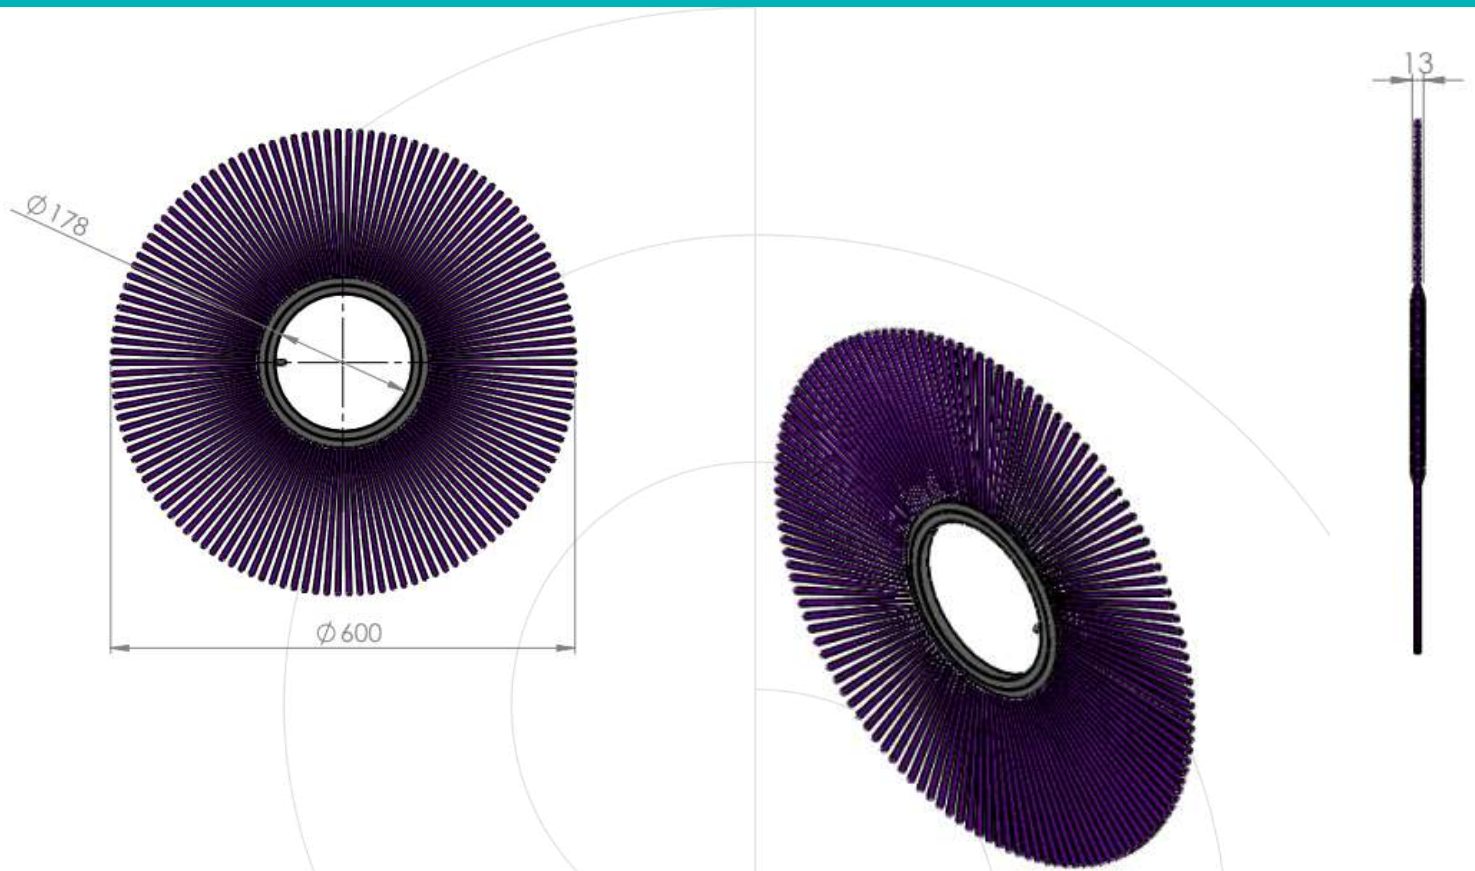

RING BRUSH FOR SWEEPERS

STAMPED METAL BODY - 178 X 600

Fibre material	Code
Polypropylene	3713
Steel	3712

Sacema

Check the hoop
brush update

Last update: 18th of October 2021

These documents are exclusive property of Cepillos Sacema ,S.L. Their total or partial reproduction without our written authorisation is forbidden, as well as their improper use and/or exhibition to third parties.