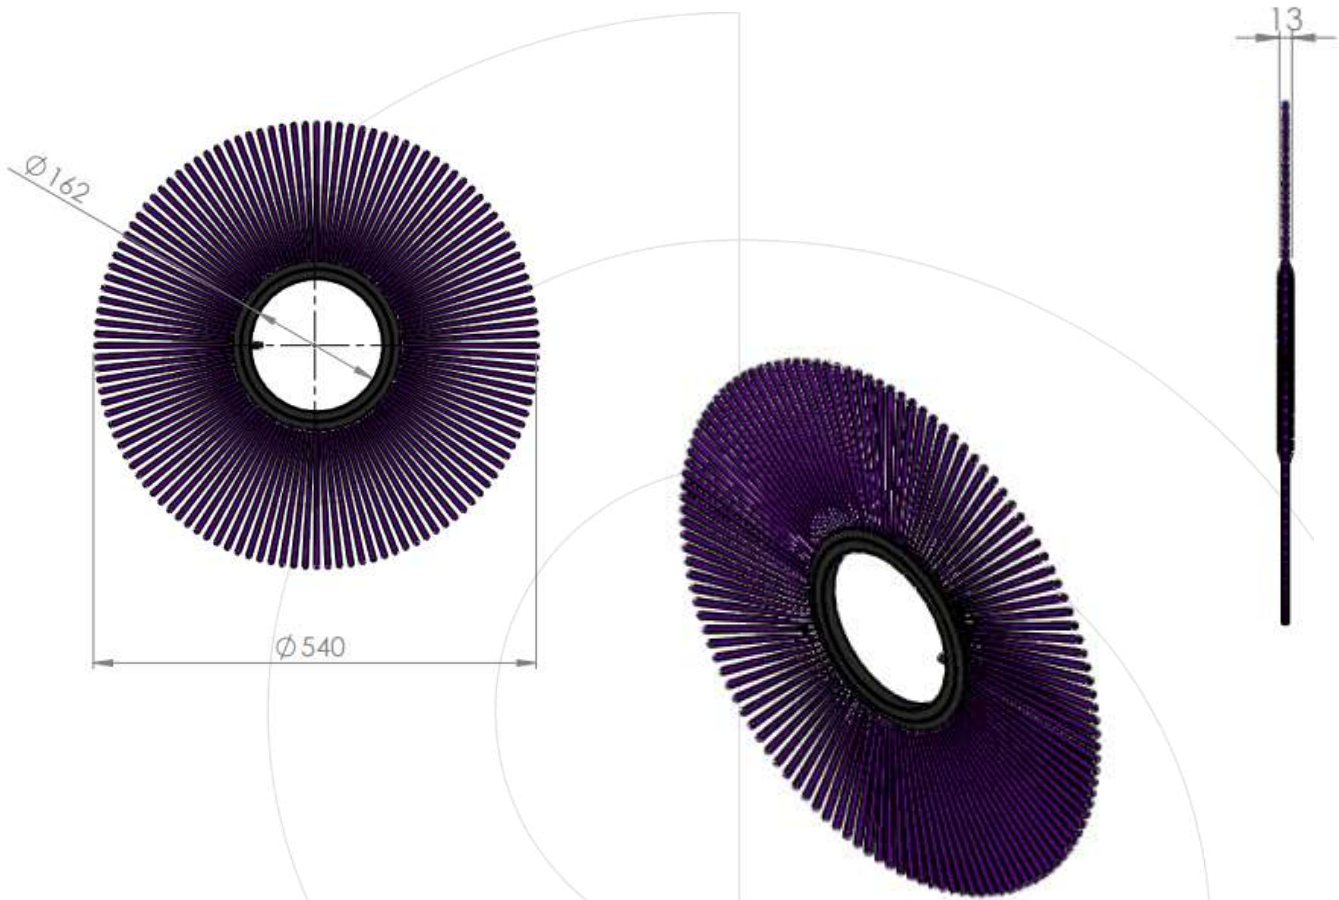

RING BRUSH FOR SWEEPERS

STAMPED METAL BODY - 162 X 540

Fibre material	Code
Polypropylene	3377
Corrugated steel	3376

Sacema

Check the hoop
brush update

Last update: 18th of October 2021

These documents are exclusive property of Cepillos Sacema ,S.L. Their total or partial reproduction without our written authorisation is forbidden, as well as their improper use and/or exhibition to third parties.