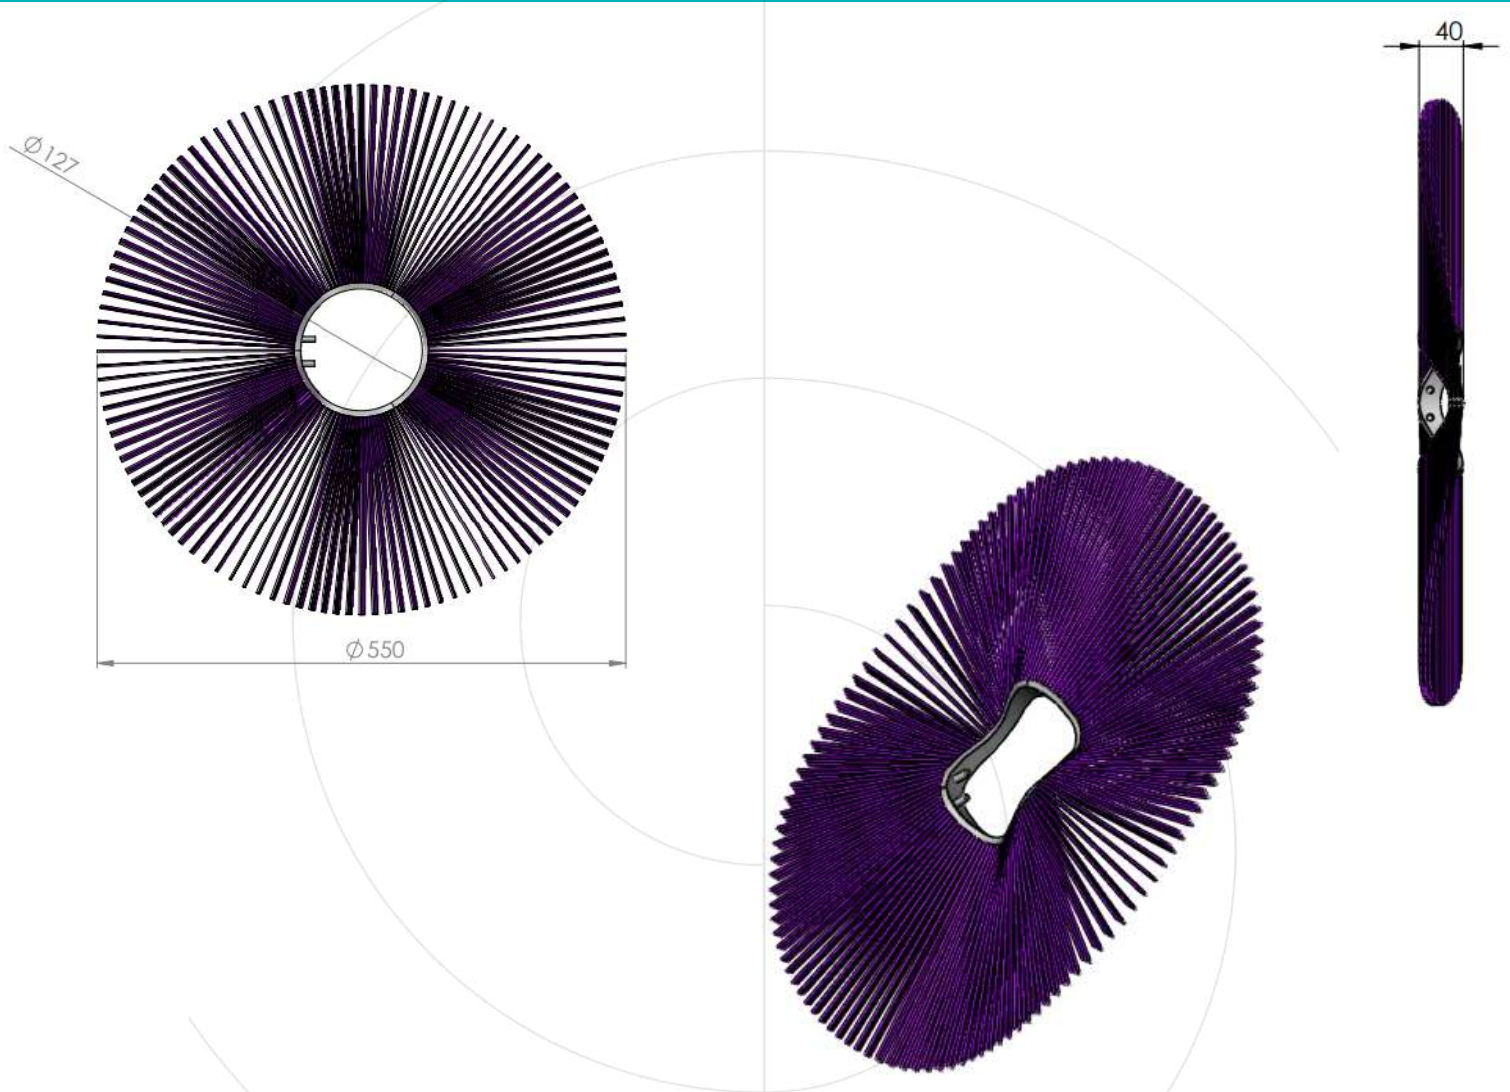

RING BRUSH FOR SWEEPERS

STAMPED METAL BODY - 127 X 550 ZIG ZAG

Fibre material	Code
Polypropylene	7076
Sacema Corrugated steel	3700

Check the hoop
brush update

Last update: 18th of October 2021

These documents are exclusive property of Cepillos Sacema ,S.L. Their total or partial reproduction without our written authorisation is forbidden, as well as their improper use and/or exhibition to third parties.