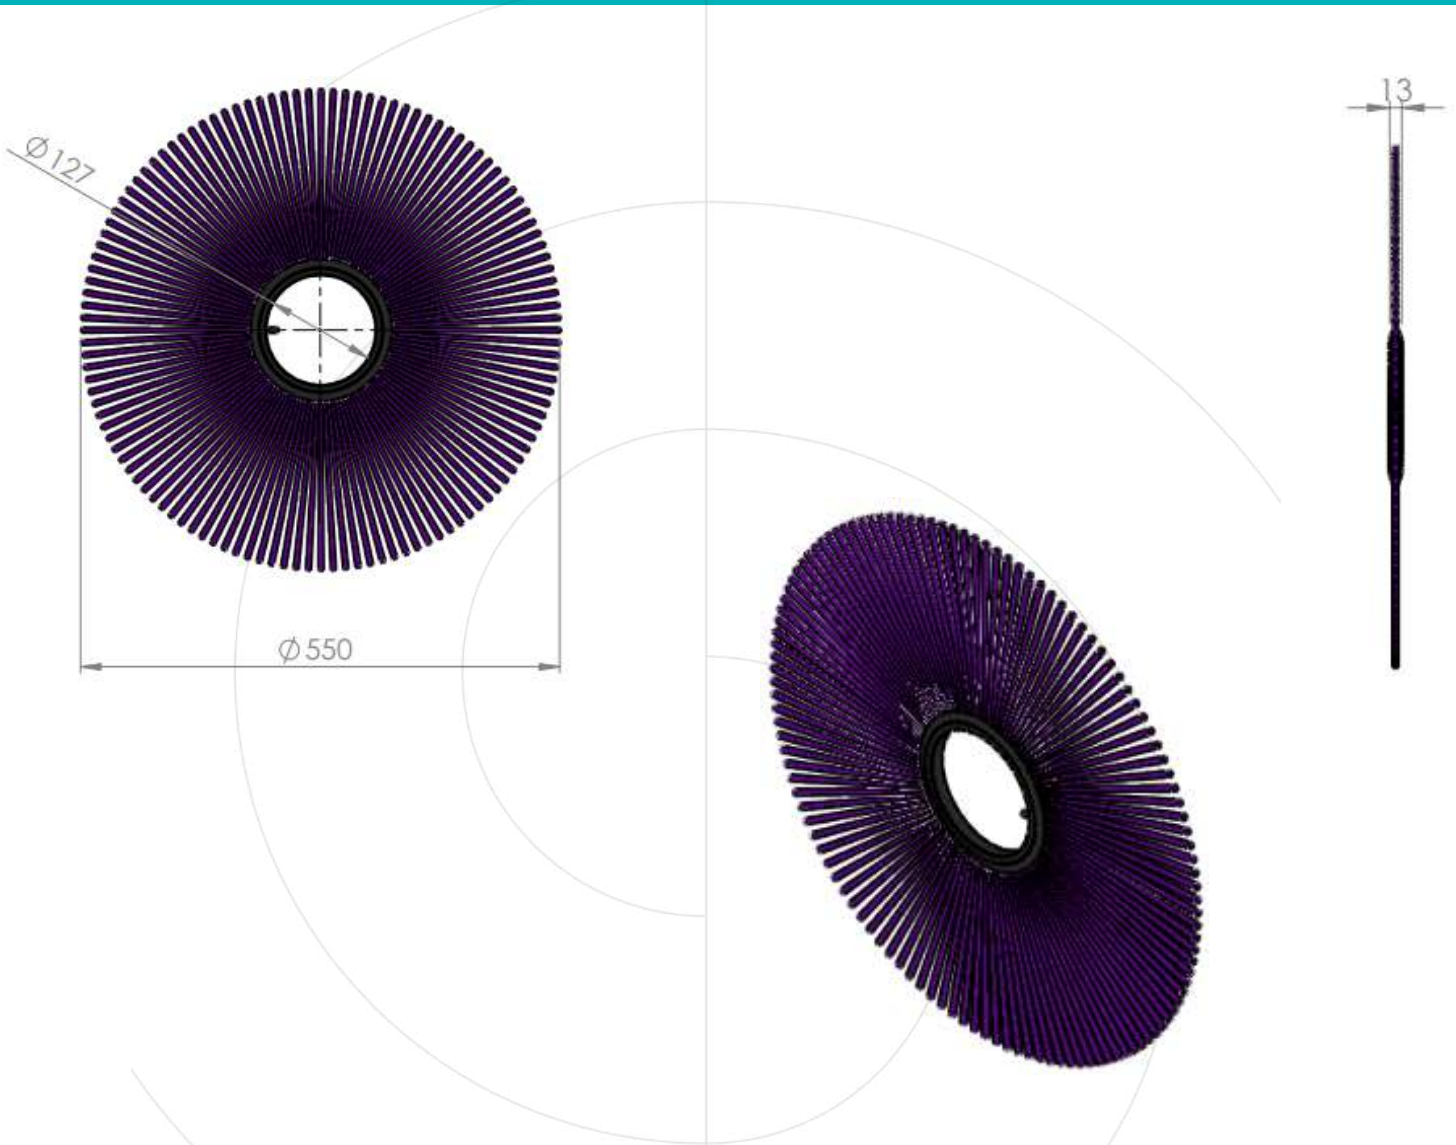

RING BRUSH FOR SWEEPERS

STAMPED METAL BODY - 127 X 550

Fibre material	Code
Polypropylene	3706
Corrugated steel	3705

Sacema

Check the hoop
brush update

Last update: 18th of October 2021

These documents are exclusive property of Cepillos Sacema ,S.L. Their total or partial reproduction without our written authorisation is forbidden, as well as their improper use and/or exhibition to third parties.