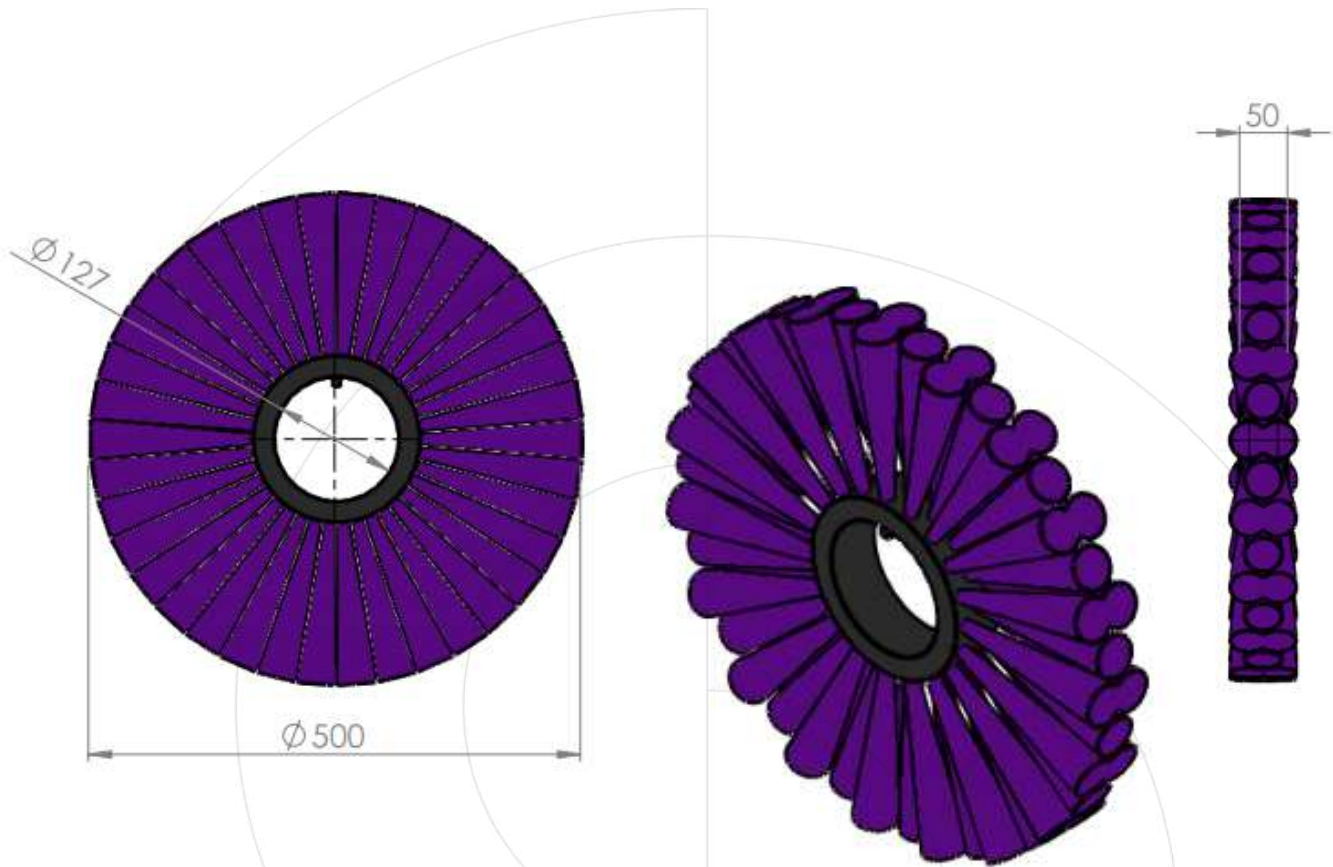

RING BRUSH FOR SWEEPERS

STAMPED METAL BODY - 127 X 500 X 50 THICK

Fibre material	Code
PPL	3762
Nylon	6142

Sacema

Check the hoop
brush update

Last update: 18th of October 2021

These documents are exclusive property of Cepillos Sacema ,S.L. Their total or partial reproduction without our written authorisation is forbidden, as well as their improper use and/or exhibition to third parties.