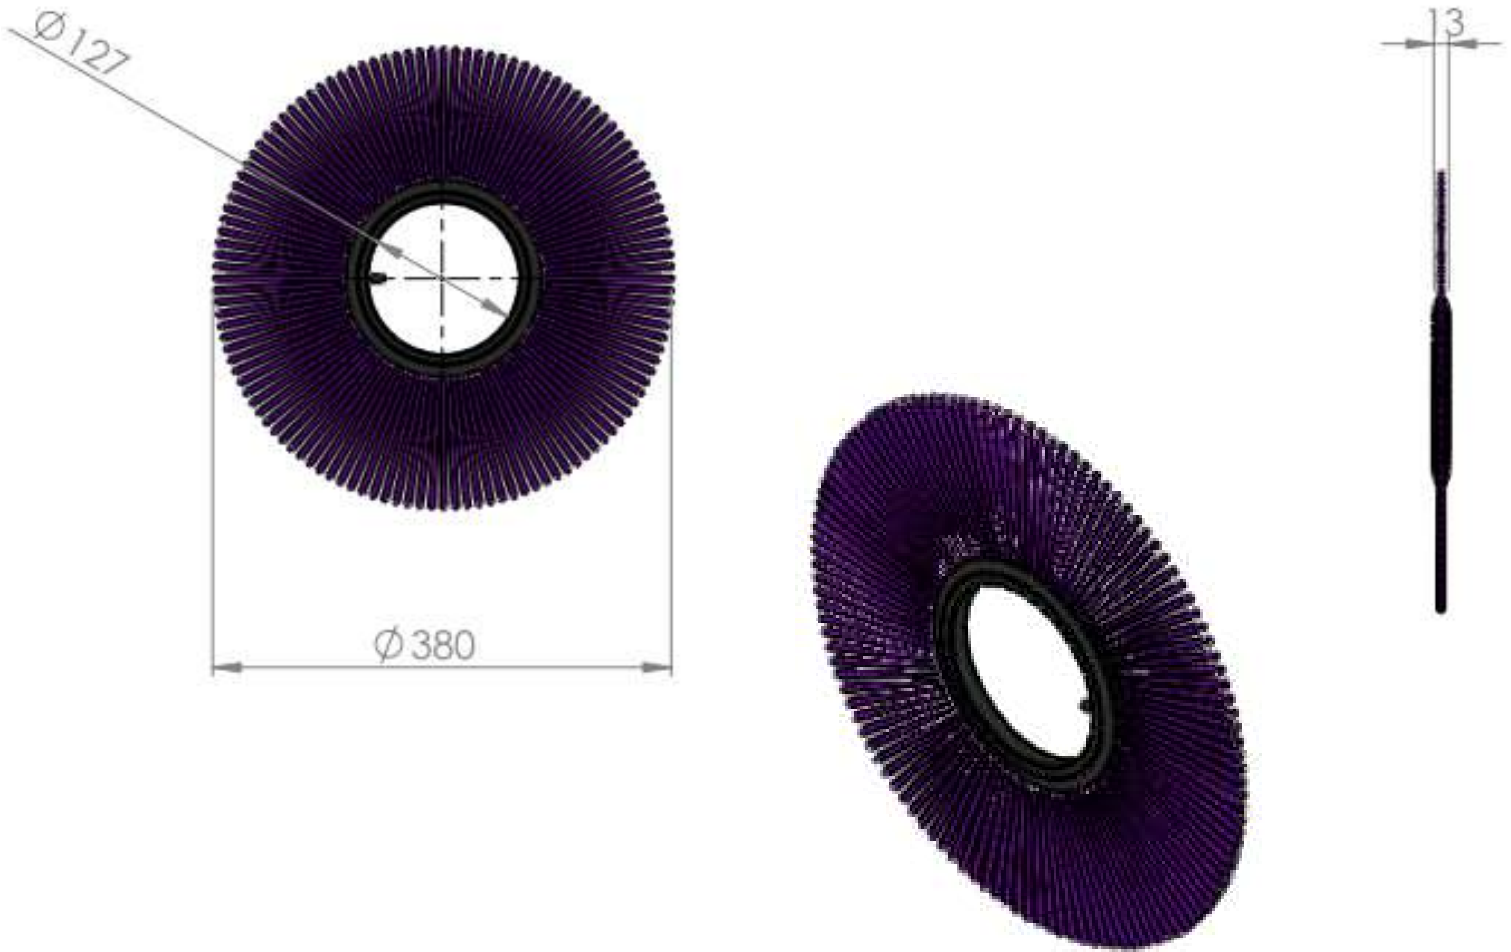

RING BRUSH FOR SWEEPERS

STAMPED METAL BODY - 127 X 380

Fibre material	Code
Polypropylene	3702
Corrugated steel	3701

Check the hoop
brush update

These documents are exclusive property of Cepillos Sacema ,S.L. Their total or partial reproduction without our written authorisation is forbidden, as well as their improper use and/or exhibition to third parties.