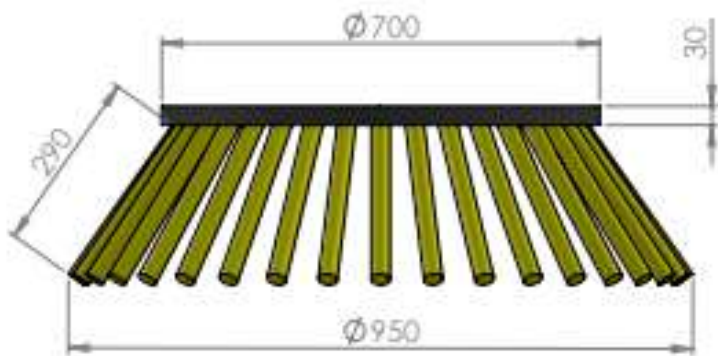

SIDE WEED BRUSH 700X180 36 TUFTS RAVO

See the update of
Weed Brushes for
Sweeping
Machines

Code	619207
Number of tufts	36
Compatible machines	RAVO

Sacema

Last updated: October 28, 2021

*These documents are the exclusive property of Cepillos Sacema, S.L. Their total or partial reproduction without our written authorization is forbidden, as well as their improper use and/or exhibition to third parties.