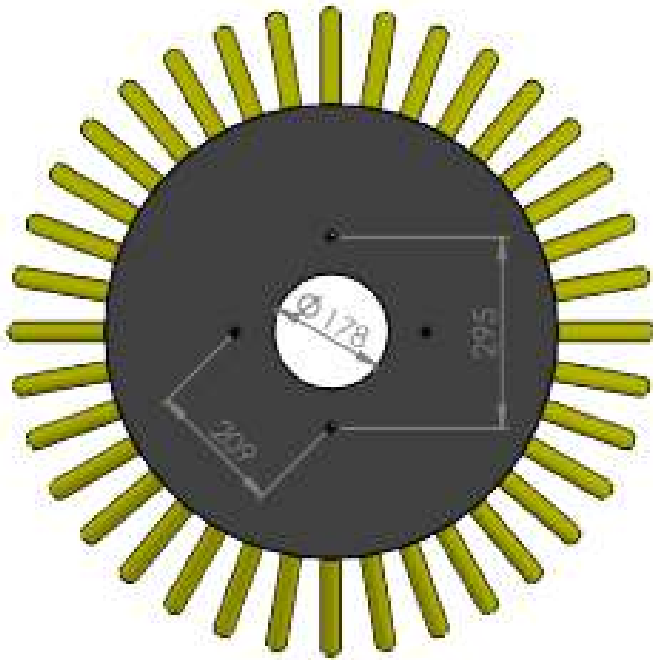

SIDE WEED BRUSH 700X180 36 TUFTS RAVO

See the update of
Weed Brushes for
Sweeping
Machines

Code	619207
Number of tufts	36
Compatible machines	RAVO

Sacema

Last updated: October 28, 2021

*These documents are the exclusive property of Cepillos Sacema, S.L. Their total or partial reproduction without our written authorization is forbidden, as well as their improper use and/or exhibition to third parties.