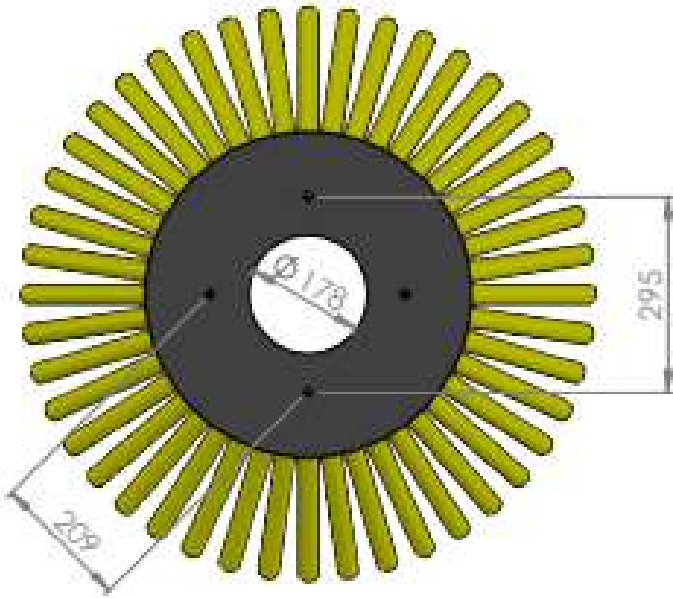

SIDE WEED BRUSH 500X180 44 TUFTS RAVO

See the update of
Weed Brushes for
Sweeping
Machines

Code	619206
Number of tufts	44
Compatible machines	RAVO

Sacema

Last updated: October 28, 2021

*These documents are the exclusive property of Cepillos Sacema, S.L. Their total or partial reproduction without our written authorization is forbidden, as well as their improper use and/or exhibition to third parties.