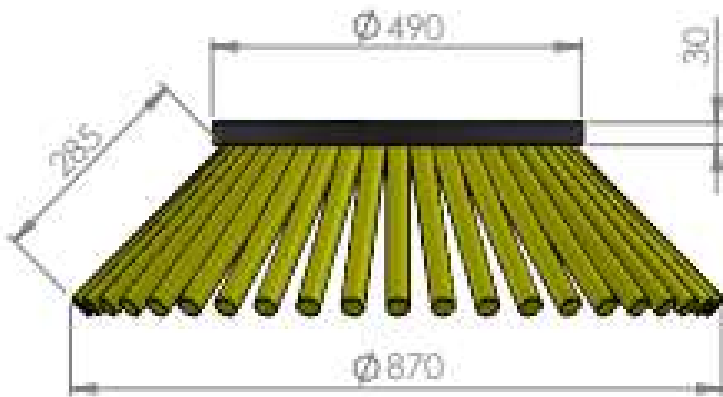

SIDE WEED BRUSH 500X180 44 TUFTS RAVO

See the update of
Weed Brushes for
Sweeping
Machines

Code	619206
Number of tufts	44
Compatible machines	RAVO

Sacema

Last updated: October 28, 2021

*These documents are the exclusive property of Cepillos Sacema, S.L. Their total or partial reproduction without our written authorization is forbidden, as well as their improper use and/or exhibition to third parties.