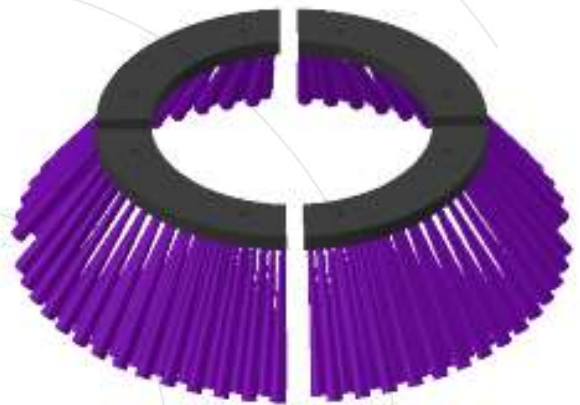

# SIDE BRUSH SECTORES 700 MM

See the update  
of the side brushes

	Sweeping material		
	PPL (3x2 mm)	PPL (3x2 mm)+STEEL	STEEL
<b>Code</b>	4164	4163	4162
<b>Number of rows</b>	4		
<b>Supported machines</b>	Dulevo 5000 / Schmidt Brodway AS 990, ASC 990		
<b>Types of manufacture</b>	Inserted from below		