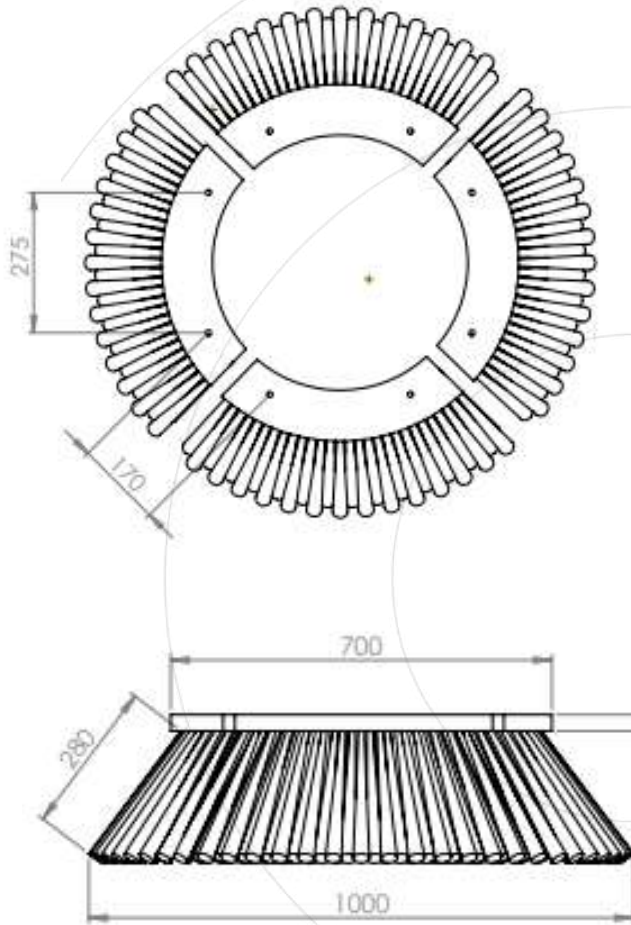

# SIDE BRUSH SECTORES 700 MM

See the update  
of the side brushes

	Sweeping material		
	PPL (3x2 mm)	PPL (3x2 mm)+STEEL	STEEL
<b>Code</b>	4164	4163	4162
<b>Number of rows</b>	4		
<b>Supported machines</b>	Dulevo 5000 / Schmidt Brodway AS 990, ASC 990		
<b>Types of manufacture</b>	Inserted from below		