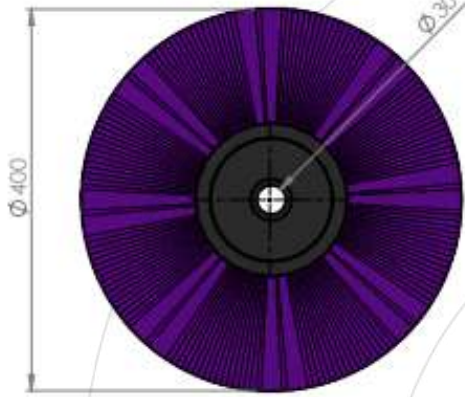

CENTRAL BRUSH ANTOLI 1500

	Sweep material	
	PPL	Nylon
Code	3776	3775
Filament section	1,5	1,5 White
Compatible machines	Antoli 1500	
Drag and Offset	Flange: one male round end and one female slotted plate end. No offsets	