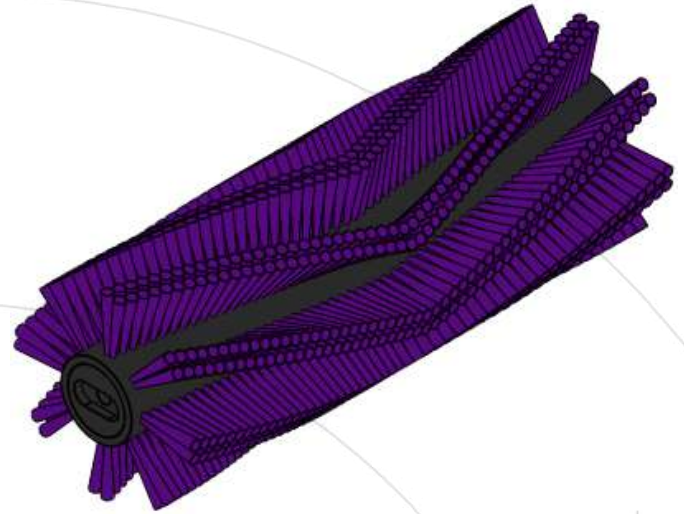

CENTRAL BRUSH ANTOLI 1500

	Sweep material	
	PPL	Nylon
Code	3776	3775
Filament section	1,5	1,5 White
Compatible machines	Antoli 1500	
Drag and Offset	Flange: one male round end and one female slotted plate end. No offsets	