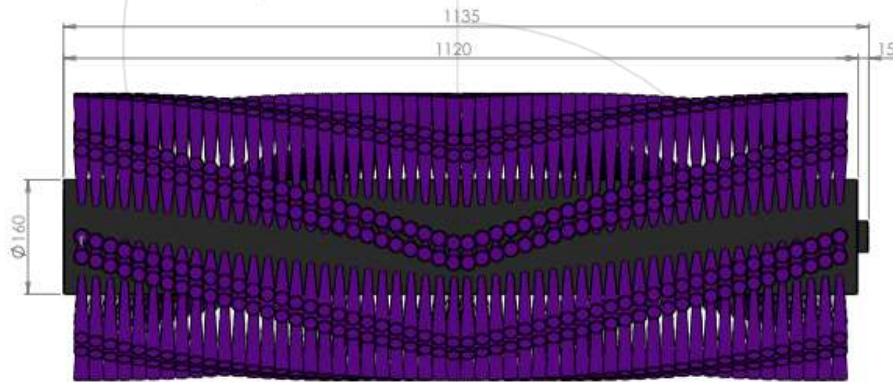

CENTRAL BRUSH ANTOLI 1500

	Sweep material	
	PPL	Nylon
Code	3776	3775
Filament section	1,5	1,5 White
Compatible machines	Antoli 1500	
Drag and Offset	Flange: one male round end and one female slotted plate end. No offsets	