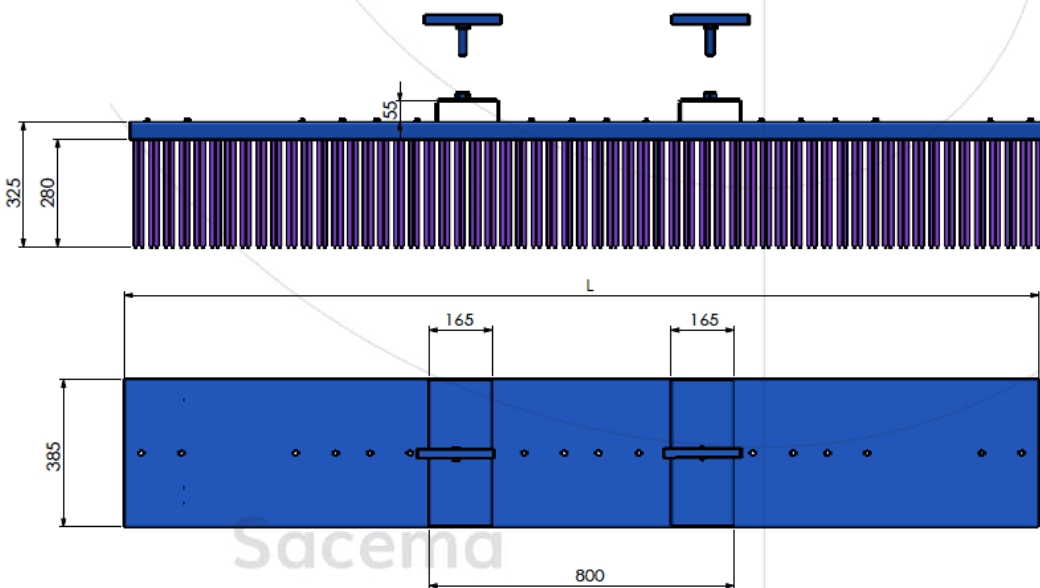

Last update: 10 March 2021

*These documents are the exclusive property of Cepillos Sacema, S.L. Their total or partial reproduction without our written authorisation is forbidden, as well as their improper use and/or exhibition to third parties.

Sacema

Contact: www.sacemagroup.com
+34 984 06 80 80 - info@sacema.es