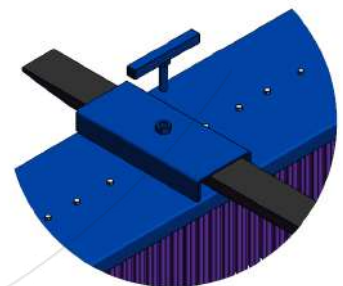

Last update: 10 March 2021

*These documents are the exclusive property of Cepillos Sacema, S.L. Their total or partial reproduction without our written authorisation is forbidden, as well as their improper use and/or exhibition to third parties.

Sacema

Contact: www.sacemagroup.com
+34 984 06 80 80 - info@sacema.es