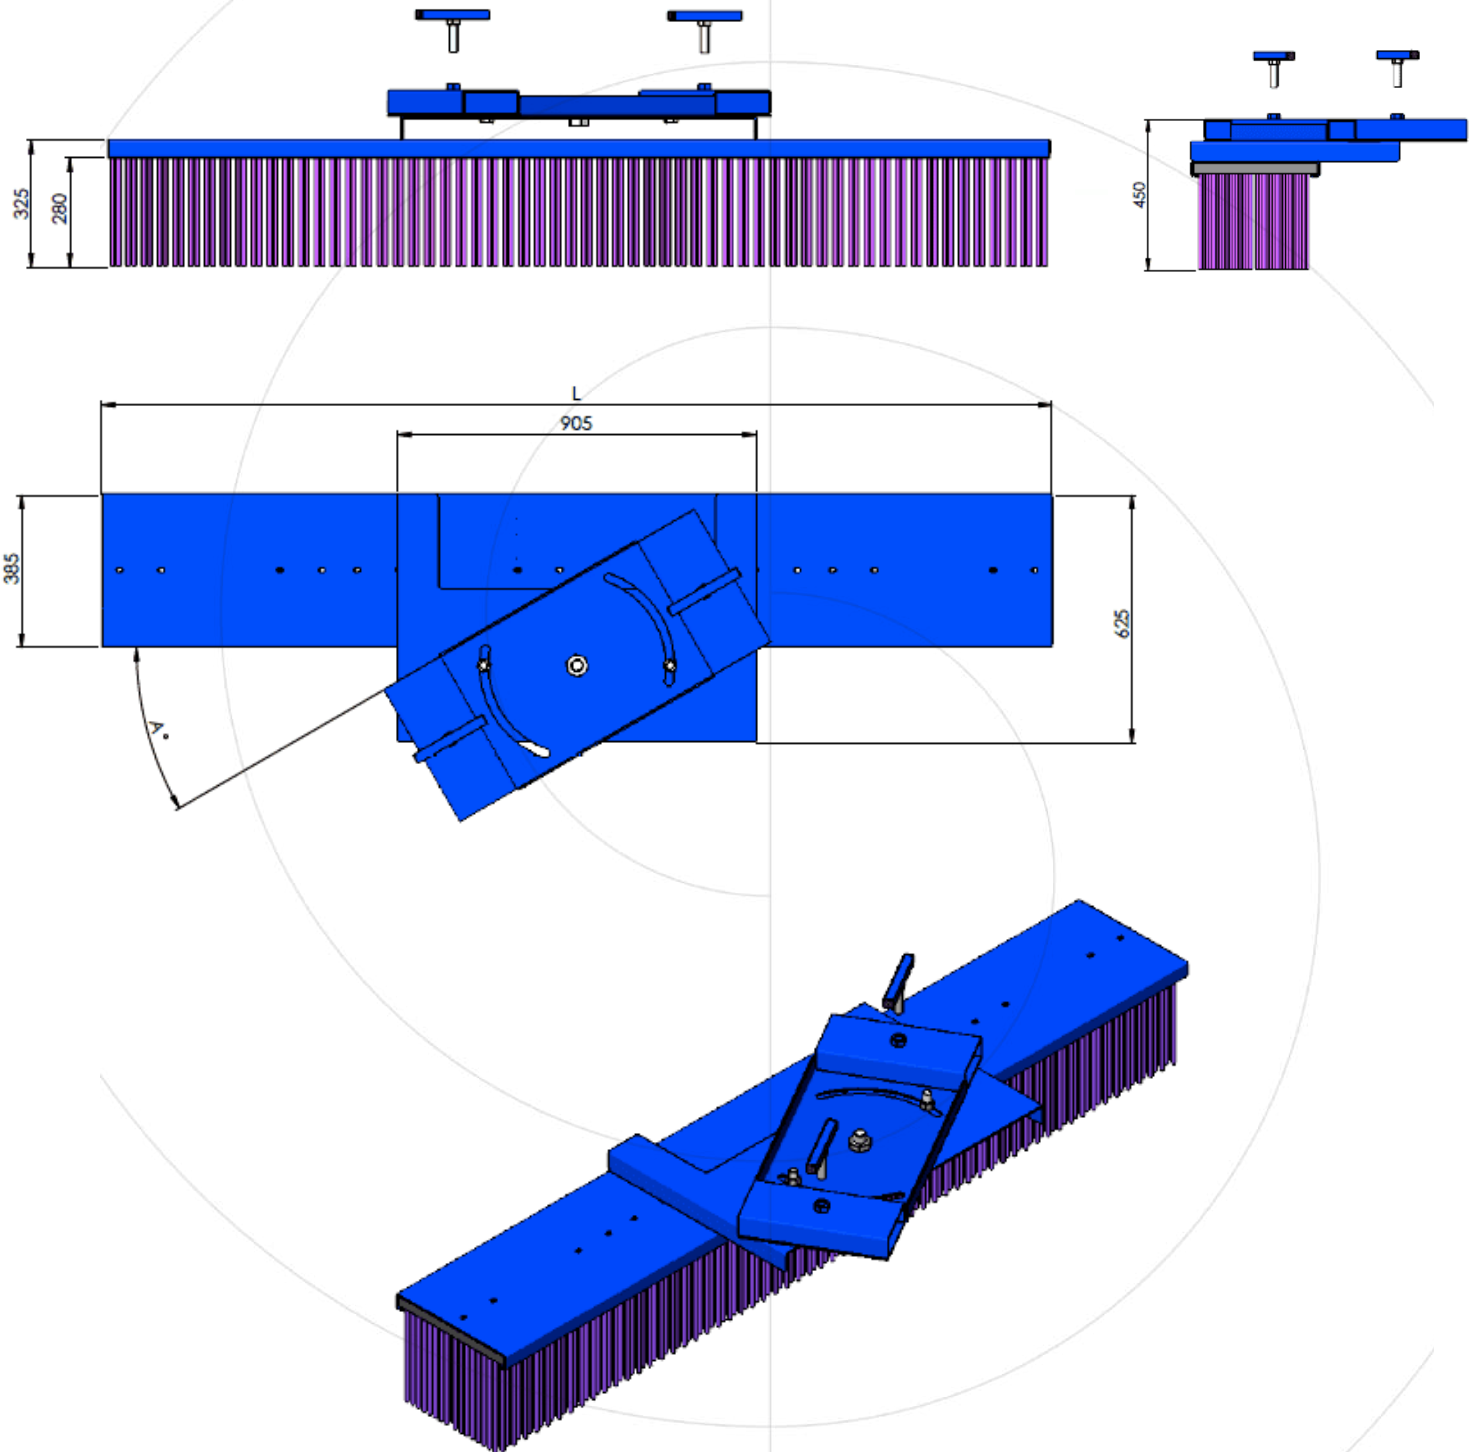

PUSH BRUSH - PB

Measures

MODEL	SWEEPING WIDTH (L)	WEIGHT
PB-1200	1200 mm	55 kg
PB-1800	1800 mm	78 kg
PB-2400	2400 mm	100 kg
PB-3000	3000 mm	130 kg

Technical Information

- Steel frame with a minimum cross-section of 5mm.
- Finished with shot blasting + quality paint.
- Modular brushes made of high density hard polypropylene.
- Attachments: Forks, tripod, self-loaders.
- Accessories and spare parts available.
- Possibility of including rotating module G.

PUSH BRUSH PB ACCESSORIES

Rotating module

Sacema

Last update: 10 March 2021

*These documents are the exclusive property of Cepillos Sacema, S.L. Their total or partial reproduction without our written authorisation is forbidden, as well as their improper use and/or exhibition to third parties.