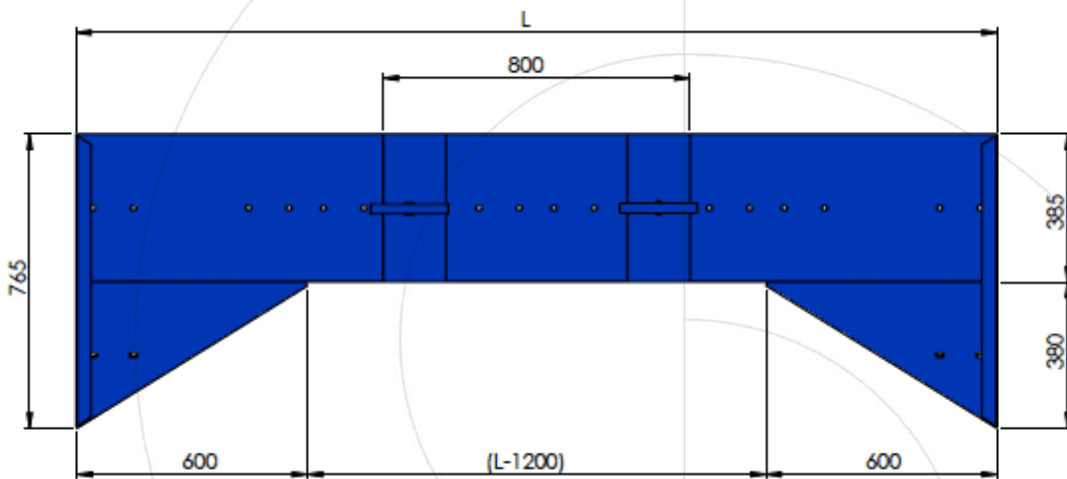

PUSH BRUSH PB ACCESSORIES

V-push pick-up module

Sacema

Last update: 10 March 2021

*These documents are the exclusive property of Cepillos Sacema, S.L. Their total or partial reproduction without our written authorisation is forbidden, as well as their improper use and/or exhibition to third parties.

Sacema

Contact: www.sacemagroup.com
+34 984 06 80 80 - info@sacema.es