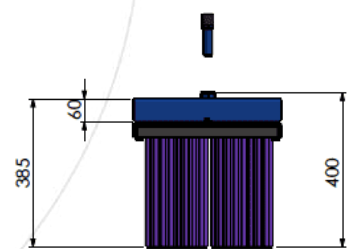

Last update: 10 March 2021

*These documents are the exclusive property of Cepillos Sacema, S.L. Their total or partial reproduction without our written authorisation is forbidden, as well as their improper use and/or exhibition to third parties.

Sacema

Contact: www.sacemagroup.com
+34 984 06 80 80 - info@sacema.es