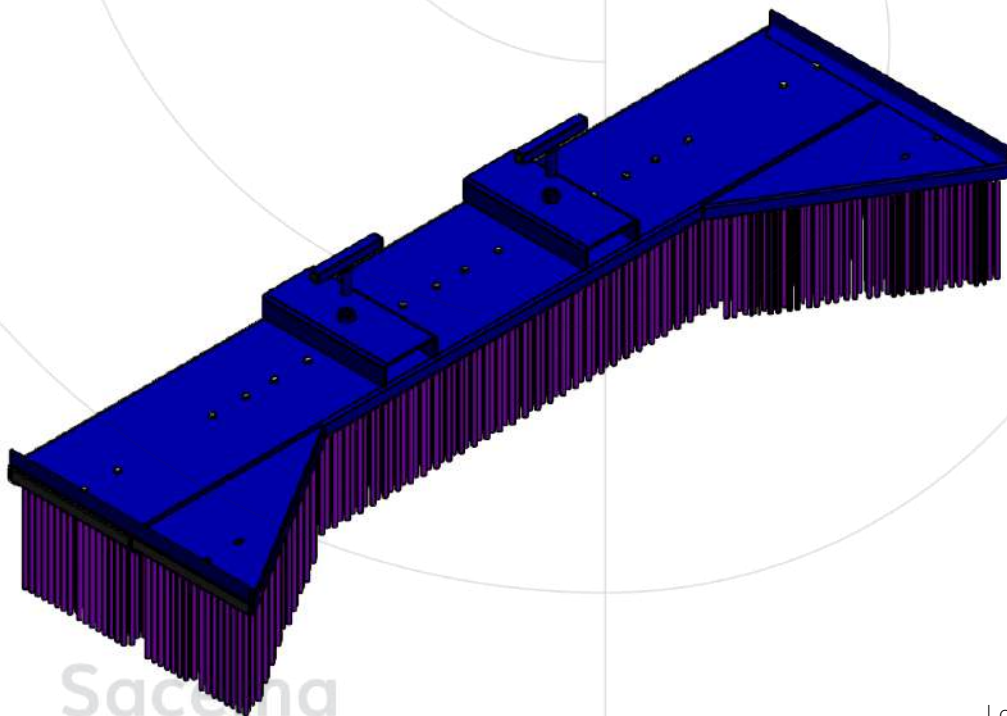

PUSH BRUSH PB ACCESSORIES

V-push pick-up module

Sacema

Last update: 10 March 2021

*These documents are the exclusive property of Cepillos Sacema, S.L. Their total or partial reproduction without our written authorisation is forbidden, as well as their improper use and/or exhibition to third parties.

Sacema

Contact: www.sacemagroup.com
+34 984 06 80 80 - info@sacema.es