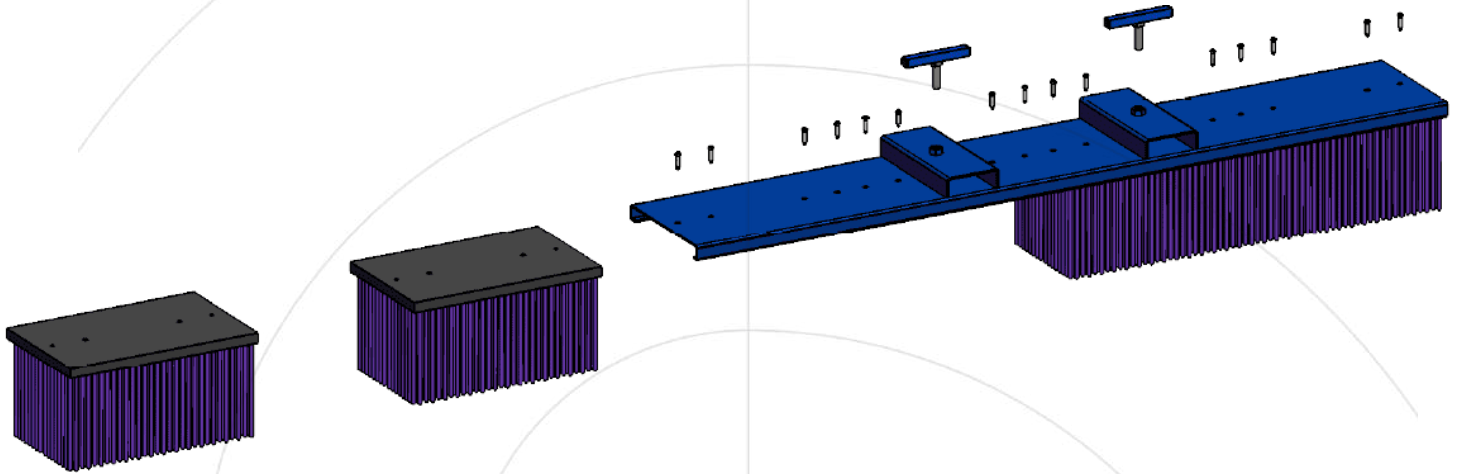

PUSH BRUSH - PB

Measures

MODEL	SWEEPING WIDTH (L)	WEIGHT
PB-1200	1200 mm	55 kg
PB-1800	1800 mm	78 kg
PB-2400	2400 mm	100 kg
PB-3000	3000 mm	130 kg

Technical Information

- Steel frame with a minimum cross-section of 5mm.
- Finished with shot blasting + quality paint.
- Modular brushes made of high density hard polypropylene.
- Attachments: Forks, tripod, self-loaders.
- Accessories and spare parts available.
- Possibility of including rotating module G.

Sacema

Contact: www.sacemagroup.com
+34 984 06 80 80 - info@sacema.es

PUSH BRUSH PB ASSEMBLY

Standad module

Module with overflow plaque - P

Sacema

Last update: 10 March 2021

*These documents are the exclusive property of Cepillos Sacema, S.L. Their total or partial reproduction without our written authorisation is forbidden, as well as their improper use and/or exhibition to third parties.