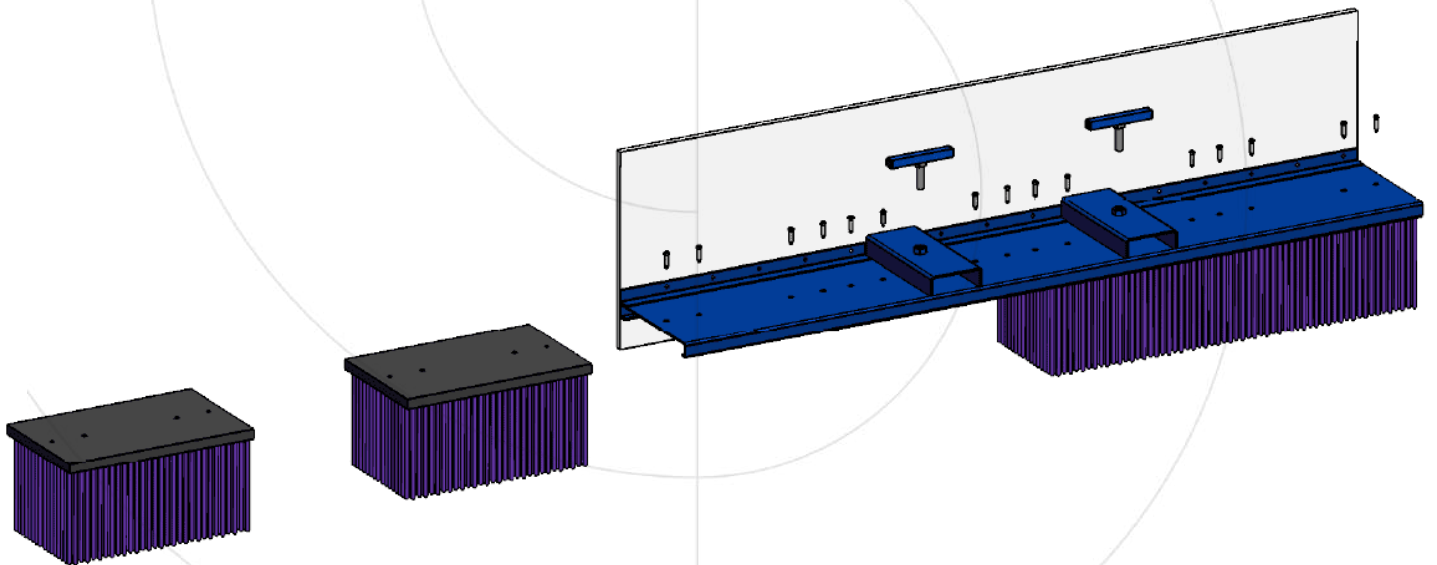

PUSH BRUSH - PB

Measures

MODEL	SWEEPING WIDTH (L)	WEIGHT
PB-1200	1200 mm	55 kg
PB-1800	1800 mm	78 kg
PB-2400	2400 mm	100 kg
PB-3000	3000 mm	130 kg

Technical Information

- Steel frame with a minimum cross-section of 5mm.
- Finished with shot blasting + quality paint.
- Modular brushes made of high density hard polypropylene.
- Attachments: Forks, tripod, self-loaders.
- Accessories and spare parts available.
- Possibility of including rotating module G.

Sacema

Contact: www.sacemagroup.com
+34 984 06 80 80 - info@sacema.es

PUSH BRUSH PB ASSEMBLY

Standad module

Module with overflow plaque - P

Sacema

Last update: 10 March 2021

*These documents are the exclusive property of Cepillos Sacema, S.L. Their total or partial reproduction without our written authorisation is forbidden, as well as their improper use and/or exhibition to third parties.