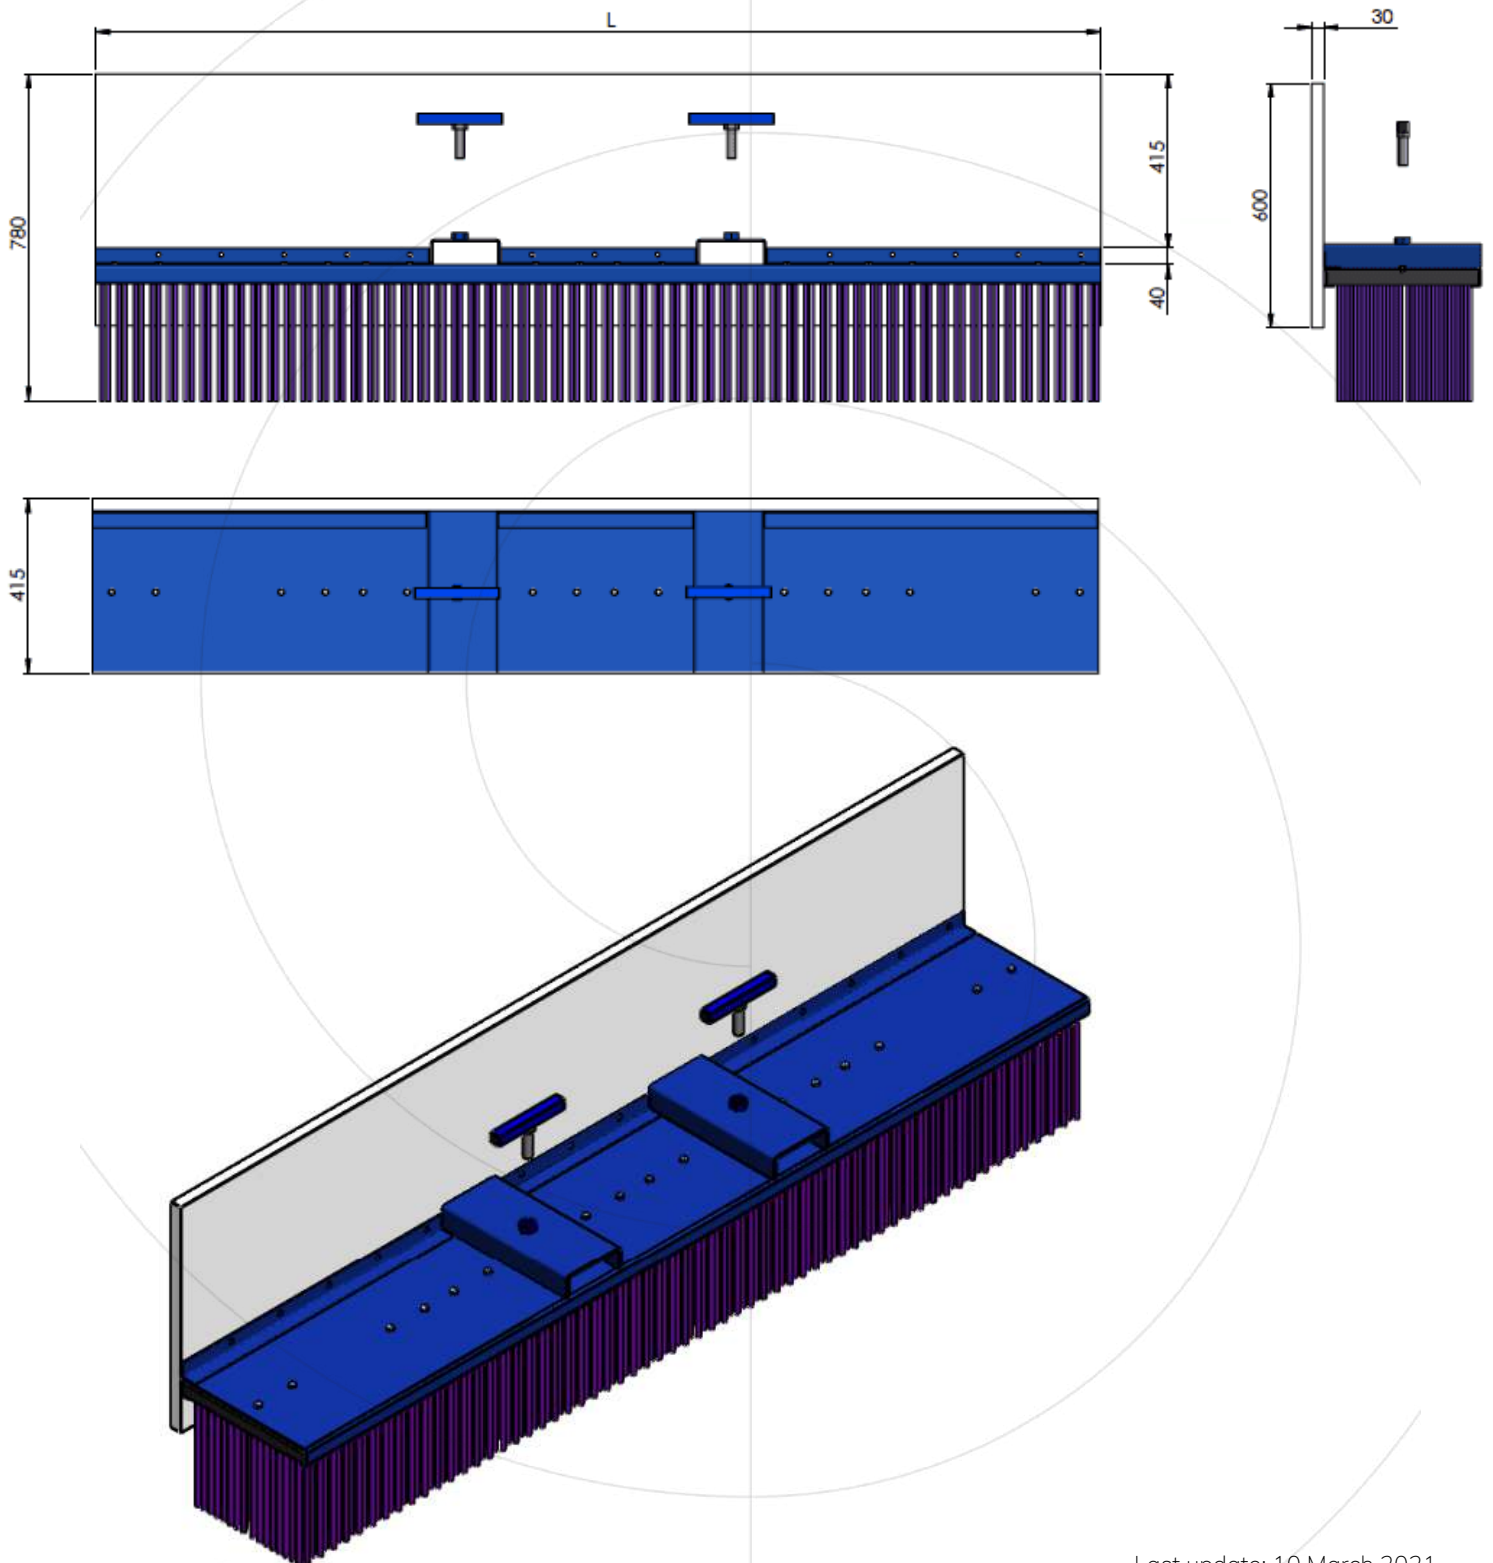

PUSH BRUSH PB ACCESSORIES

Overflow plaque

Last update: 10 March 2021

*These documents are the exclusive property of Cepillos Sacema, S.L. Their total or partial reproduction without our written authorisation is forbidden, as well as their improper use and/or exhibition to third parties.