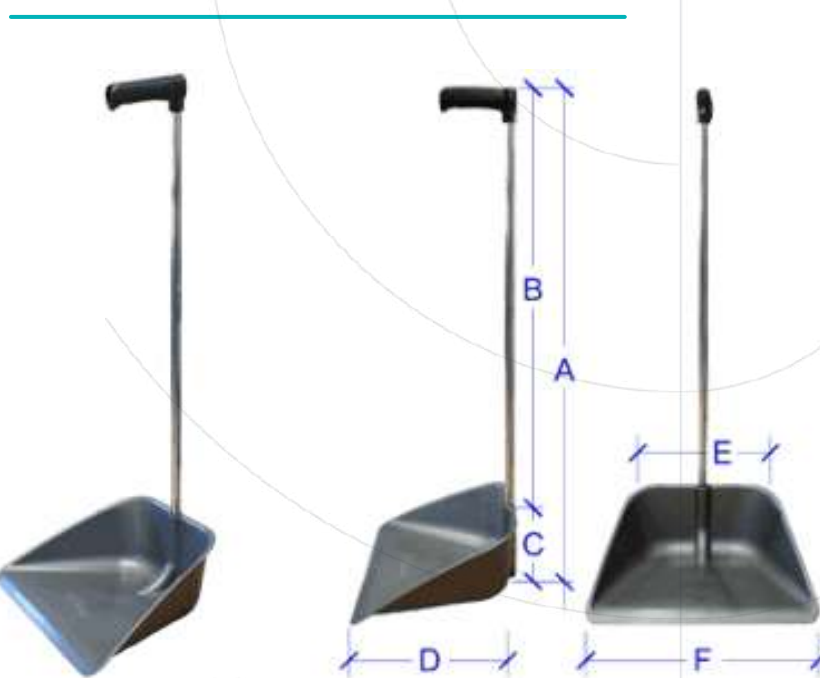

DUSTPANS

Light and ergonomic dustpans that help the posture avoiding injuries when carrying out road cleaning works.

PLASTIC XXL

	Length	Weight
A	90.00 cm	760 gr
B	64.00 cm	
C	26.00 cm	
D	30.00 cm	
E	34.00 cm	
F	35.50 cm	

PLASTIC PRO

See the update of the Dustpans 

	Length	Weight
A	86,50 cm	540 gr
B	72.00 cm	
C	14,50 cm	
D	27.00 cm	
E	21.00 cm	
F	39,90 cm	

Sacema

Last updated: 6 May 2021

*These documents are the exclusive property of Cepillos Sacema, S.L. Their total or partial reproduction without our written authorisation is forbidden, as well as their improper use and/or exhibition to third parties. Subject to errors and technical modifications.

DUSTPANS

METALLIC

	Longitud	Peso
A	87.00 cm	770 gr
B	75.00 cm	
C	12.00 cm	
D	24.00 cm	
E	15.50 cm	
F	34.00 cm	

Sacema

Last updated: 6 May 2021

*These documents are the exclusive property of Cepillos Sacema, S.L. Their total or partial reproduction without our written authorisation is forbidden, as well as their improper use and/or exhibition to third parties. Subject to errors and technical modifications.