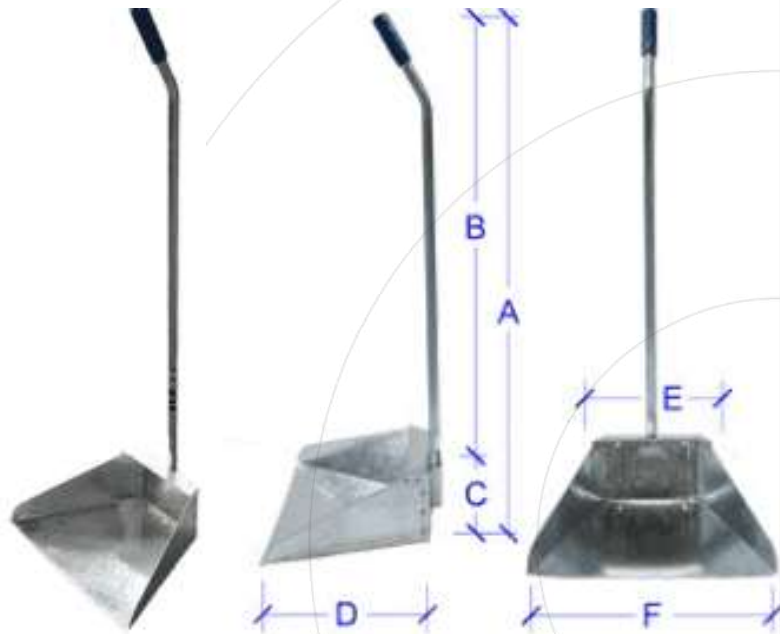

## PLASTIC XXL

	Length	Weight
A	90.00 cm	760 gr
B	64.00 cm	
C	26.00 cm	
D	30.00 cm	
E	34.00 cm	
F	35.50 cm	

## PLASTIC PRO

	Length	Weight
A	86,50 cm	540 gr
B	72.00 cm	
C	14,50 cm	
D	27.00 cm	
E	21.00 cm	
F	39,90 cm	

See the  
update  
of the Dustpans

Last updated: 6 May 2021

\*These documents are the exclusive property of Cepillos Sacema, S.L. Their total or partial reproduction without our written authorisation is forbidden, as well as their improper use and/or exhibition to third parties. Subject to errors and technical modifications.

## METALLIC

	Longitud	Peso
A	87.00 cm	770 gr
B	75.00 cm	
C	12.00 cm	
D	24.00 cm	
E	15.50 cm	
F	34.00 cm	

Sacema

Last updated: 6 May 2021

\*These documents are the exclusive property of Cepillos Sacema, S.L. Their total or partial reproduction without our written authorisation is forbidden, as well as their improper use and/or exhibition to third parties. Subject to errors and technical modifications.