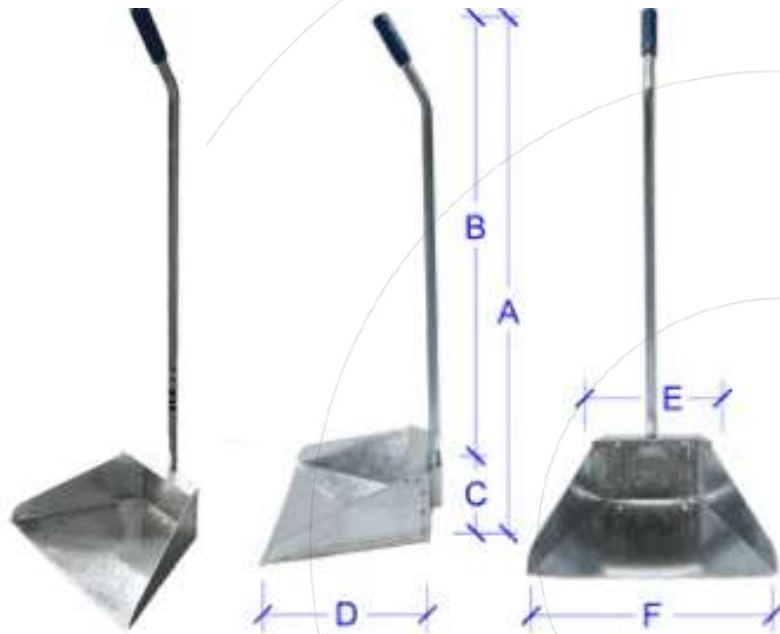

DUSTPANS

Light and ergonomic dustpans that help the posture avoiding injuries when carrying out road cleaning works.

PLASTIC XXL

	Length	Weight
A	90.00 cm	760 gr
B	64.00 cm	
C	26.00 cm	
D	30.00 cm	
E	34.00 cm	
F	35.50 cm	

PLASTIC PRO

See the update of the Dustpans 

	Length	Weight
A	86,50 cm	540 gr
B	72.00 cm	
C	14,50 cm	
D	27.00 cm	
E	21.00 cm	
F	39,90 cm	

Sacema

Last updated: 6 May 2021

*These documents are the exclusive property of Cepillos Sacema, S.L. Their total or partial reproduction without our written authorisation is forbidden, as well as their improper use and/or exhibition to third parties. Subject to errors and technical modifications.

DUSTPANS

METALLIC

	Longitud	Peso
A	87.00 cm	770 gr
B	75.00 cm	
C	12.00 cm	
D	24.00 cm	
E	15.50 cm	
F	34.00 cm	

Sacema

Last updated: 6 May 2021

*These documents are the exclusive property of Cepillos Sacema, S.L. Their total or partial reproduction without our written authorisation is forbidden, as well as their improper use and/or exhibition to third parties. Subject to errors and technical modifications.