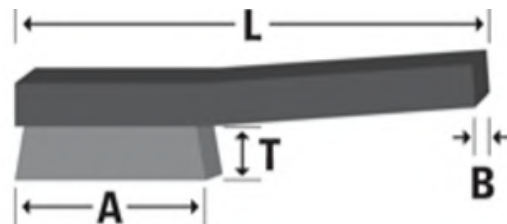

Wooden body - Long handle

- Decap, remove rust, clean.
- Special models: brushes that clean more efficiently. First class beech wood, extra density, first quality wire.

Measurements (mm)					Units	Steel wire straight, 0,35 mm Order-No.	Stainless steel wire straight, 0,35 mm Order-No.
A	T	L	B	Rows			
105	25	325	25	3x12	12	0101-377 093	-
150	27	350	25	3x12	12	0101-177 093	0001-177 333
150	27	350	25	3x12	12	0101-186 093*	-
150	27	350	32	3x12	12	0101-177 094	-

*con rascador

Wooden body - Curved handle

- Decap, remove rust, clean.
- Special models: brushes that clean more efficiently. First class beech wood, extra density, first quality wire.

Measurements (mm)					Units	Steel wire straight, 0,35 mm Order-No.
A	T	L	B	Rows		
125	30	255	25	3x16	12	0101-180 093
125	30	255	32	4x16	12	0101-180 094