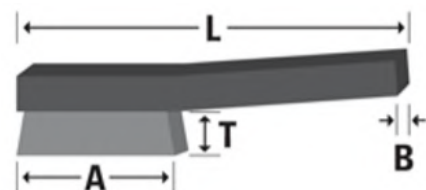

Fine Scratch Brush

- Slight and delicate cleaning such as electronic parts, jewelry, cutting tools, electrical contacts, spark plugs, toys, crafts, furniture, etc.
- The body of the brush is made with first class beech wood with rounded edges.