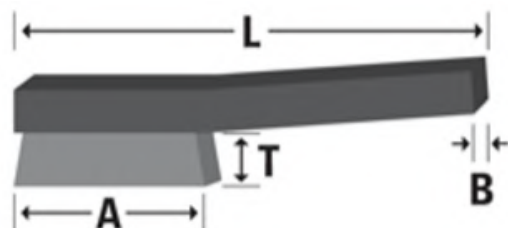

## Wooden body - Curved handle

- Decap, remove rust, clean.
- Special models: brushes that clean more efficiently. First class beech wood, extra density, first quality wire.

Measurements (mm)					Units	Steel wire straight, 0,35 mm Order-No.
A	T	L	B	Rows		
125	30	255	25	3x16	12	0101-180 093
125	30	255	32	4x16	12	0101-180 094