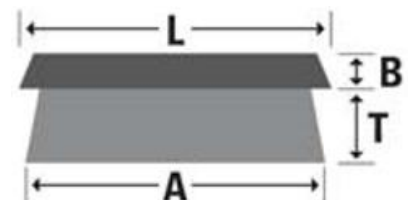

Measurements (mm)			Units	Steel wire		
A	T	L		B	Rows	Order-No.
100	30	115	42	5x10	12	0101-179 094
170	30	185	60	6x19	12	0101-179 095
170	40	185	60	6x19	12	0101-179 096