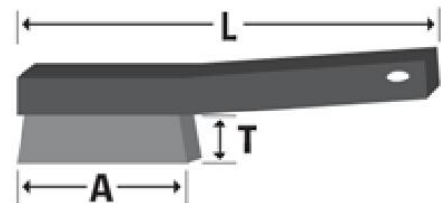

- Special line with very high density for applications of great difficulty.
- Decap, remove rust, clean.
- The body of the brush is made with first class beech wood, rounded edges and has a 10mm hole.

Measurements (mm)			Units	Steel wire	Stainless steel wire	Brass wire	
A	T	L		straight, 0,35 mm	straight, 0,35 mm	crimped, 0,30 mm	
			Rows	Order-No.	Order-No.	Order-No.	
160	30	310	1	12	0901-151 091	0901-152 331	0901-151 591
160	30	310	2	12	0901-151 092	0901-152 332	0901-151 592
160	30	310	3	12	0901-151 093	0901-152 333	0901-151 593
160	30	310	4	12	0901-151 094	0901-152 334	0901-151 594
160	30	310	5	12	0901-151 095	0901-152 335	0901-151 595