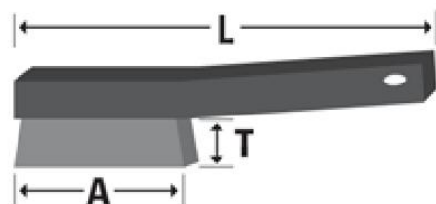

- Decap, remove rust, clean.
- Ideal for cleaning welds of pipes, plates, sheets, etc.

Measurements (mm)			Units	Steel wire	Stainless steel wire	
A	T	L		straight, 0,35 mm	crimped, 0,35 mm	
			Rows	Order-No.	Order-No.	
145	35	295	3	12	0003-162 133	0003-162 333