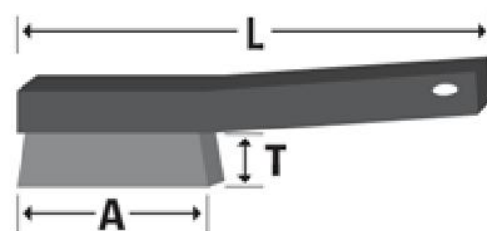

### Characteristics:

- Decap, remove rust, clean.
- All-round brush with plastic handle for all sorts of cleaning applications.

Measurements (mm)				Units	Steel wire	Stainless steel wire	Brass steel wire	Brass wire
A	T	L	Rows		crimped, 0,30 mm	crimped, 0,30 mm	crimped, 0,30 mm	crimped, 0,30 mm
					Order-No.	Order-No.	Order-No.	Order-No.
140	25	265	1	24	0008-462 291	0008-462 391	0008-462 091	0008-462 591