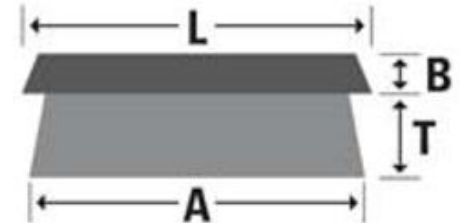

Violin shape Butchers brush

- Clean, wash, scrub.
- Especially indicated for sand cleaning in castings and stones or roads. Clean and scrub with large waste disposal capacity. Obtaining rustic surfaces in furniture, floors and wooden walls.

Measurements (mm)				Units	Steel wire straight, 0,35 mm	Brass steel wire straight, 0,30 mm	Brass steel wire straight, 0,50 mm	Stainless steel wire straight, 0,35 mm
A	T	L	B	Rows	Order-No.	Order-No.	Order-No.	Order-No.
170	35	210	59/51	5	10	0001-179 097	0001-179 297	2103-179 297
190	35	210	52/46	5	10	-	-	-
200	35	210	57/48	5	10	-	0003-179 097	-

Measurements (mm)				Units	Straight wire straight, 0,35 mm	Wire rope straight, 0,35 mm
A	T	L	B	Rows	Order-No.	Order-No.
170	35	210	59/51	5	10	-
190	35	210	52/46	5	10	0023-179 197
200	35	210	57/48	5	10	2103-179 197

Measurements (mm)			Units	Esparto	White PP
A	L	B		Order-No.	Order-No.
100	235	25	12	0003-179 797	-
115	235	40	12	-	0003-179 897
165	300	40	12	0003-105 967	0003-105 867

Butchers brush with plastic handle

Clean and scrub with large waste disposal capacity. Obtaining rustic surfaces in furniture, floors and wooden walls. Model especially suitable for cleaning stones and hard and / or very dirty surfaces.

Measurements (mm)				Units	Steel wire with adjuster straight, 0,35 mm	Steel wire without adjuster straight, 0,35 mm	
A	T	L	B	Rows	Order-No.	Order-No.	
190	40	205	60	5	10	0281-307 095	7601-306 095