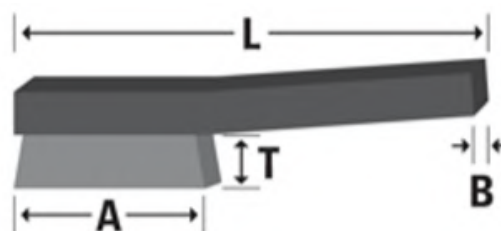

Measurements (mm)					Units	Steel wire straight, 0,35 mm
A	T	L	B	Rows		Order-No.
100	15	450	15	2	100	0001-192 112
100	15	450	16	3	100	0001-192 113